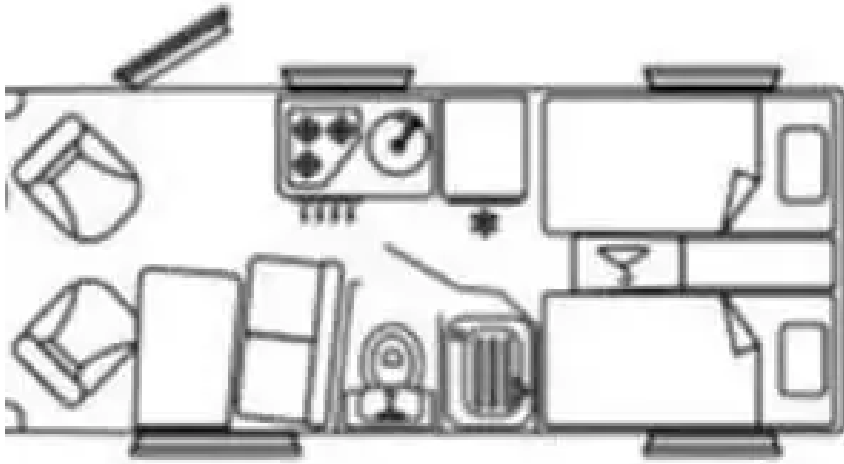

Weinsberg CaraCompact Suite 640MEG (2025)

£72,990

from **£960.53** per month*

 SLEEPS:

4

YEAR:

2025

@abacus_motorhomes This pre-registered Weinsberg CaraCompact Suite 640 MEG 25 is built on a Mercedes chassis – and it's only £72990 ☑ That's a huge saving of over £12k on a luxury motorhome! ☑ Mercedes build quality ☑ Modern, compact, and stylish ☑ Perfect for couples or small families ☑ Drive away in premium comfort A like-brand-new Mercedes-based motorhome for under £75k? You won't see this often! #VanLifeUK #motorhome #motorhomelife #motorhometour #abacustomotorhomes ☑ Relaxing background music Chill out(1327445) - Uwawa Tempa The Weinsberg CaraCompact Suite 640 MEG Edition is a stylish, family-friendly motorhome designed for comfort, practicality, and modern touring. Suitable for up to four passengers, it features automatic transmission, alloy wheels, ambient LED lighting, and a sleek metallic finish. The cab comes equipped with air conditioning, cruise control, Apple CarPlay, Android Auto, and cabin carpets for a...