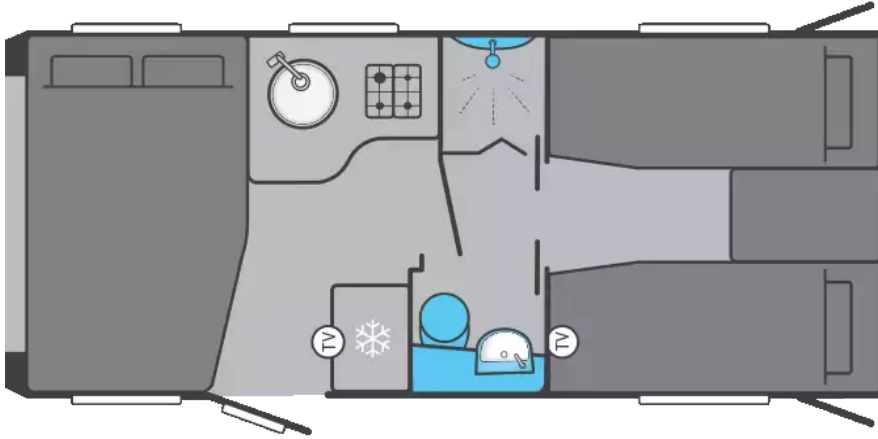

# Swift Voyager 584 (2026)

**£76,385**

from **£1005.21** per month\*

 SLEEPS:

4

 YEAR:

2026

The award-winning Swift Voyager returns for 2026, designed for families who want to explore the world in comfort without compromising on practicality. Built on the Ford Transit Skeletal chassis with a powerful engine, the Voyager is ready for winding country roads, cobbled city streets, and long-haul adventures alike. For this season, it sports updated exterior graphics, stylish 16-inch alloy wheels, and a bold new presence that turns heads wherever you travel. Step inside and you'll find a refreshed Slate soft furnishing scheme, stain-resistant, easy-to-clean fabrics, and decorative Sangallo Elm woodgrain with modern gloss finishes. The interior is bright and spacious with a high 2110mm roof height, removable carpets, and smart storage solutions designed with families in mind. Sleeping arrangements are versatile, from fixed Duvalay Duvalite Alto mattresses to height-adjustable drop-down beds or overcab beds, ensuring everyone gets a restful night's sleep. Everyday...

Mileage	5
BHP	130
External Height (mm)	2870
External Width (mm)	2370
External Length (mm)	7850
GVW (kg)	3500
Payload (kg)	403
Wheelbase	4.52M

For more details on this vehicle call us on:  
01264 319990 or email: sales@abacustomotorhomes.co.uk