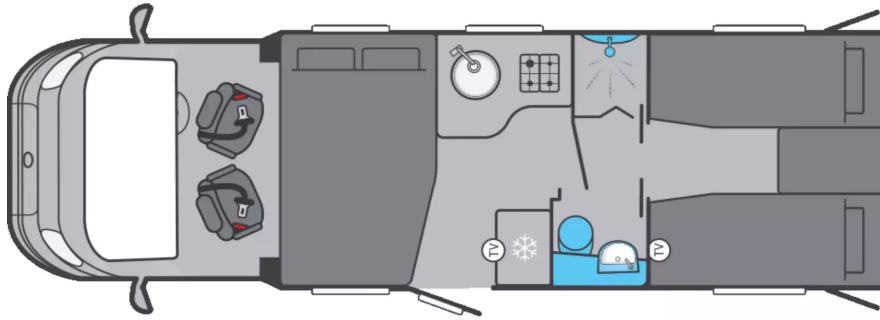

Swift Voyager 584 (2026)

£69,995

from **£921.12** per month*

SLEEPS: **4** |
 YEAR: **2026**

The award-winning Swift Voyager returns for 2026, designed for families who want to explore the world in comfort without compromising on practicality. Built on the Ford Transit Skeletal chassis with a powerful engine, the Voyager is ready for winding country roads, cobbled city streets, and long-haul adventures alike. For this season, it sports updated exterior graphics, stylish 16-inch alloy wheels, and a bold new presence that turns heads wherever you travel. Step inside and you'll find a refreshed Slate soft furnishing scheme, stain-resistant, easy-to-clean fabrics, and decorative Sangallo Elm woodgrain with modern gloss finishes. The interior is bright and spacious with a high 2110mm roof height, removable carpets, and smart storage solutions designed with families in mind. Sleeping arrangements are versatile, from fixed Duvalay Duvalite Alto mattresses to height-adjustable drop-down beds or overcab beds, ensuring everyone gets a restful night's sleep. Everyday...

Mileage	5
BHP	130
External Height (mm)	2870
External Width (mm)	2370
External Length (mm)	7850
GVW (kg)	3500
Payload (kg)	403
Wheelbase	4.52M

**For more details on this vehicle call us on:
01264 319990 or email: sales@abacustomotorhomes.co.uk**