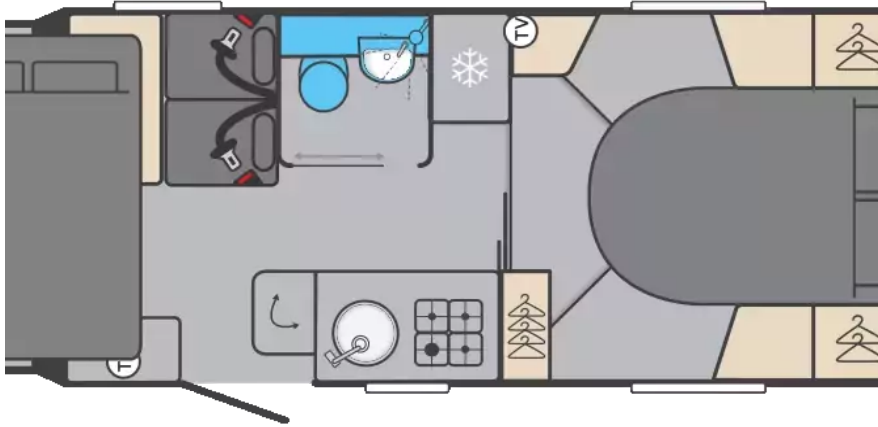

Swift Voyager 494 (2026)

£74,585

from **£981.52** per month*

SLEEPS:

4

YEAR:

2026

The award-winning Swift Voyager returns for 2026, designed for families who want to explore the world in comfort without compromising on practicality. Built on the Ford Transit Skeletal chassis with a powerful engine, the Voyager is ready for winding country roads, cobbled city streets, and long-haul adventures alike. For this season, it sports updated exterior graphics, stylish 16-inch alloy wheels, and a bold new presence that turns heads wherever you travel. Step inside and you'll find a refreshed Slate soft furnishing scheme, stain-resistant, easy-to-clean fabrics, and decorative Sangallo Elm woodgrain with modern gloss finishes. The interior is bright and spacious with a high 2110mm roof height, removable carpets, and smart storage solutions designed with families in mind. Sleeping arrangements are versatile, from fixed Duvalay Duvalite Alto mattresses to height-adjustable drop-down beds or overcab beds, ensuring everyone gets a restful night's sleep. Everyday...

Mileage	5
BHP	165
External Height (mm)	2980
External Width (mm)	2370
External Length (mm)	7540
GVW (kg)	3500
Payload (kg)	405
Wheelbase	4.52m

**For more details on this vehicle call us on:
01264 319990 or email: sales@abacustomotorhomes.co.uk**