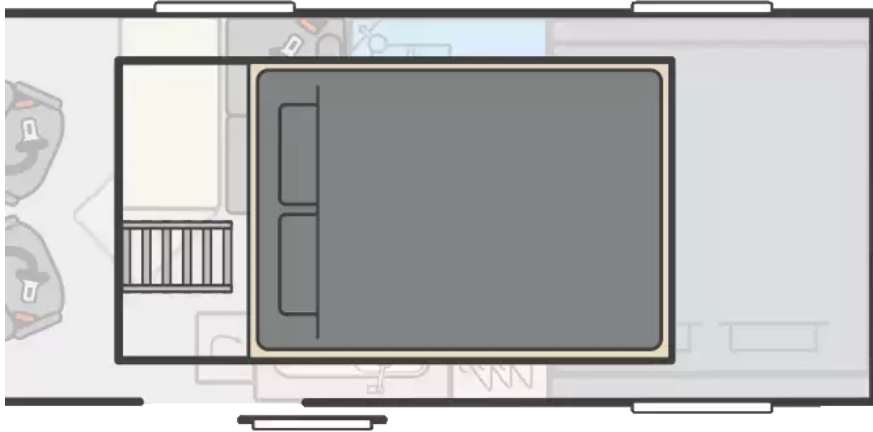

# Swift Trekker X (Trail) (2026)

**£79,180**

from **£1041.99** per month\*

**SLEEPS:**

**4**

**YEAR:**

**2026**

The 2026 Swift Trekker is built for those who want comfort, practicality, and style wherever the road takes them. Designed with adventure in mind, it features an elevating roof system, Duvalay Duvalite Alto mattresses, and a dedicated washroom with shower tray, ensuring every trip is as comfortable as it is convenient. Inside, you'll find Whale heating, ultra-low energy LED lighting, and plenty of USB points to keep everything powered. This popular model is fitted with the Trail pack. The kitchen is perfectly equipped for life on the move, with a Dometic two-burner stainless steel hob and sink with glass lids, a smart Appia laminate worktop, and a Dometic compressor fridge (50L as standard or an upgraded 70L double-hinged unit on Trekker X & XL). The Trekker X and XL models also include a built-in oven and grill, while clever design touches like worktop extensions and flexible dining tables make cooking and mealtimes effortless. On the road, the Trekker shines with Ford...

Mileage	<b>5</b>
BHP	<b>165</b>
External Height (mm)	<b>2860</b>
External Width (mm)	<b>2110</b>
External Length (mm)	<b>5980</b>
GVW (kg)	<b>3500</b>
Payload (kg)	<b>607</b>
Wheelbase	<b>3.75m</b>

**For more details on this vehicle call us on:  
01264 319990 or email: sales@abacustomotorhomes.co.uk**