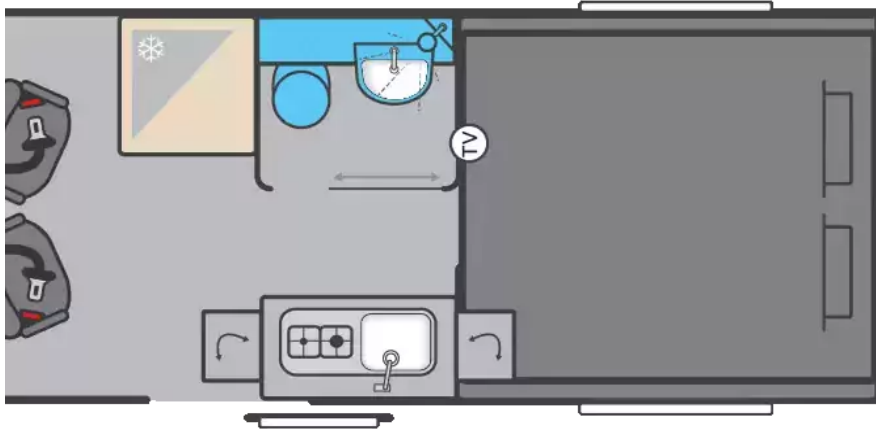

Swift Trekker XL (2025)

£63,995

 from **£842.16** per month*

 SLEEPS:

2
 YEAR:

2025

The 2025 Swift Trekker XL is a compact yet fully equipped 2-berth motorhome, ideal for couples or solo travellers. It features a practical end lounge and bedroom, fully fitted kitchen with hob, oven, and grill, and plenty of power options with USB sockets, 12V, and auxiliary battery. Comfort and convenience are built in with cab air conditioning, cruise control, electric windows, electric parking brake, awning, BBQ point, and flyscreen for the sliding door. Solar panel and DC/DC converter ensure you stay powered off-grid, while the Fix & Go repair kit and VIN CHIP Identification System add peace of mind. Drive confidently with automatic transmission, power steering, reverse driving camera, and DAB radio for entertainment. Stylish living room carpets complete the modern, comfortable interior. At Abacus Motorhomes, we pride ourselves on being your one-stop motorhome shop. As an NCC-approved dealer and main agent for Adria and Swift, all vehicles are fully inspected by our...