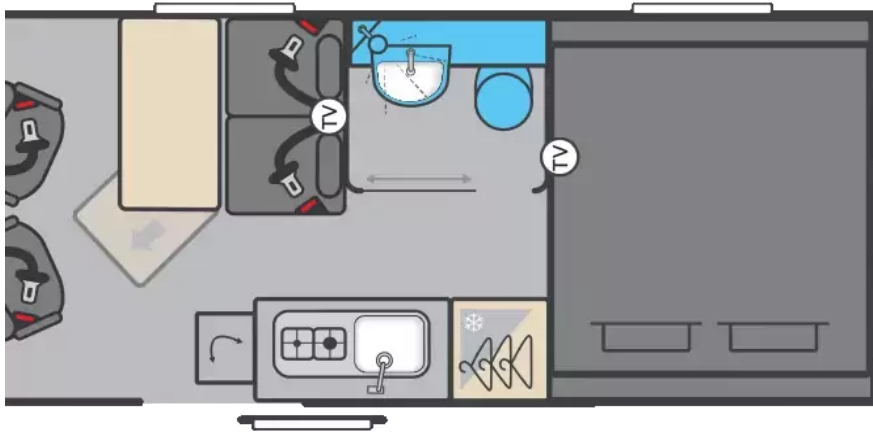

Swift Trekker X (2026)

£78,285

from **£1030.21** per month*

SLEEPS: 4 | **YEAR:** 2026

The 2026 Swift Trekker X is built for those who want comfort, practicality, and style wherever the road takes them. Designed with adventure in mind, it features an elevating roof system, Duvalay Duvalite Alto mattresses, and a dedicated washroom with shower tray, ensuring every trip is as comfortable as it is convenient. Inside, you'll find Whale heating, ultra-low energy LED lighting, and plenty of USB points to keep everything powered. The kitchen is perfectly equipped for life on the move, with a Dometic two-burner stainless steel hob and sink with glass lids, a smart Appia laminate worktop, and a Dometic compressor fridge (50L as standard or an upgraded 70L double-hinged unit on Trekker X & XL). The Trekker X and XL models also include a built-in oven and grill, while clever design touches like worktop extensions and flexible dining tables make cooking and mealtimes effortless. On the road, the Trekker shines with Ford Sync 4, offering seamless...

Mileage	5
BHP	165
External Height (mm)	2980
External Width (mm)	2110
External Length (mm)	5530
GVW (kg)	3500
Payload (kg)	527
Wheelbase	3.30m

**For more details on this vehicle call us on:
01264 319990 or email: sales@abacustomotorhomes.co.uk**