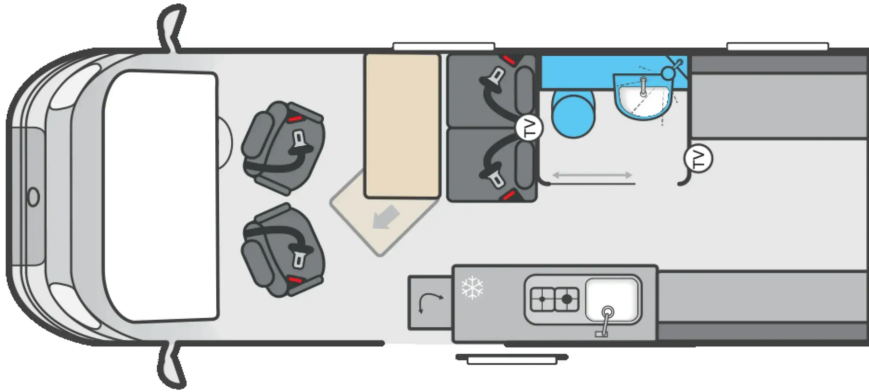

Swift Trekker S (2026)

£75,995

from **£1000.08** per month*

 SLEEPS:

4

 YEAR:

2026

The 2026 Swift Trekker is built for those who want comfort, practicality, and style wherever the road takes them. Designed with adventure in mind, it features an elevating roof system, Duvalay Duvalite Alto mattresses, and a dedicated washroom with shower tray, ensuring every trip is as comfortable as it is convenient. Inside, you'll find Whale heating, ultra-low energy LED lighting, and plenty of USB points to keep everything powered. The kitchen is perfectly equipped for life on the move, with a Dometic two-burner stainless steel hob and sink with glass lids, a smart Appia laminate worktop, and a Dometic compressor fridge (50L as standard or an upgraded 70L double-hinged unit on Trekker X & XL). The Trekker X and XL models also include a built-in oven and grill, while clever design touches like worktop extensions and flexible dining tables make cooking and mealtimes effortless. On the road, the Trekker shines with Ford Sync 4, offering seamless connectivity via Apple...

Mileage	5
BHP	165
External Height (mm)	2980
External Width (mm)	2110
External Length (mm)	5530
GVW (kg)	3500
Payload (kg)	527
Wheelbase	3.75m

For more details on this vehicle call us on:
01264 319990 or email: sales@abacustomotorhomes.co.uk