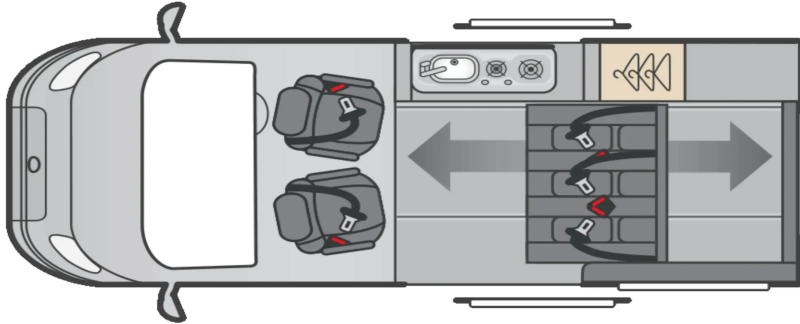

Swift Monza S - Grey (2025)

£64,995

from **£855.32** per month*

 SLEEPS:

4

 YEAR:

2025

The 2025 Swift Monza S with a pop-top roof is built on a Ford Custom chassis, powered by a 2.0L 170 BHP engine. Sleek metallic paint, alloy wheels, and LED headlights give it a premium look, while the pop-top adds extra sleeping space and versatility. Inside, enjoy double beds, cabin carpets, window blinds, and a fully equipped cab with air conditioning, cruise control, Apple CarPlay, Bluetooth, DAB radio, Sat Nav, and USB sockets. A BBQ point, solar panel, and 12V/230V power keep you powered wherever the road takes you. Drive in comfort with electric windows, electric parking brake, power steering, and rear parking camera. Safety and convenience features include parking sensors, leather seats and steering wheel, and LED headlights. Specification Includes - A spacious pop top! At Abacus Motorhomes, we pride ourselves on being your one-stop motorhome shop. As an NCC-approved dealer and main agent for Adria and Swift, all vehicles are fully inspected by our AWS...

Mileage	5
BHP	170
External Height (mm)	2070
External Width (mm)	2150
External Length (mm)	5050
GVW (kg)	3175
Payload (kg)	453
Model Year	NEW

For more details on this vehicle call us on:
01264 319990 or email: sales@abacustomotorhomes.co.uk