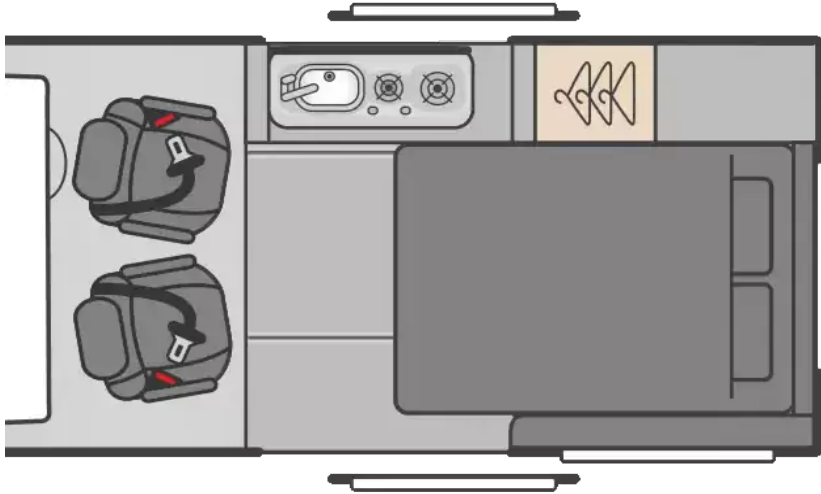

Swift Monza S (2026)

£75,490

from **£993.43** per month*

 SLEEPS: **4** |
  YEAR: **2026**

The 2026 Swift Monza is built for life without limits – ready to take you from weekday errands to weekend escapes with ease. Whether navigating city streets or chasing the coast, Monza transforms every journey into an adventure, pairing sleek design with everyday practicality. With a choice of Chrome Blue or Magnetic Grey metallic finishes, bold 19” multi-spoke alloy wheels, and a dynamic Ford chassis, it’s as stylish as it is capable. Inside, the Monza combines modern design with comfort and versatility. The Rock ‘n’ Roll Reimo Variotech 3000 seat system quickly converts into a spacious double bed, complemented by a drop-down bed in the elevating roof, giving flexible sleeping arrangements for family or friends. The contemporary interior features the Monza Panther leather soft furnishing scheme, high-gloss white cabinetry, and sleek dark woodgrain accents, with ambient LED lighting throughout. Practical touches like pleated blinds, privacy glass, and...

Mileage	5
BHP	170
External Height (mm)	2007
External Width (mm)	2150
External Length (mm)	5050
GVW (kg)	3175
Payload (kg)	451
Wheelbase	3.10m

**For more details on this vehicle call us on:
01264 319990 or email: sales@abacustomotorhomes.co.uk**