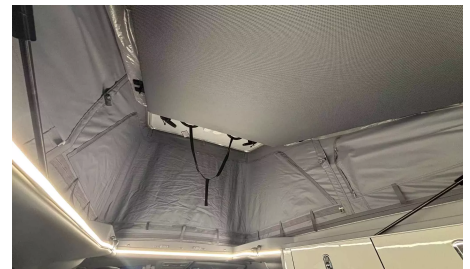

# Swift Monza S (2025)

**£69,995**

from **£921.12** per month\*

 SLEEPS: **4** | 
  YEAR: **2025**

@abacus\_motorhomes Swift Monza 2025 at Abacus Motorhomes - Swift Monza for sale! Brand New #campervan #vw #camper #motorhome #viral 🎧 Light hip-hop beat/long ver.(1425963) - nightbird\_bgm The 2025 Swift Monza S with a pop-top roof is built on a Ford Custom chassis, powered by a 2.0L 170 BHP engine. Sleek metallic paint, alloy wheels, and LED headlights give it a premium look, while the pop-top adds extra sleeping space and versatility. Inside, enjoy double beds, cabin carpets, window blinds, and a fully equipped cab with air conditioning, cruise control, Apple CarPlay, Bluetooth, DAB radio, Sat Nav, and USB sockets. A BBQ point, solar panel, and 12V/230V power keep you powered wherever the road takes you. Drive in comfort with electric windows, electric parking brake, power steering, and rear parking camera. Safety and convenience features include parking sensors, leather seats and steering wheel, and LED headlights. Specification Includes - Fully Fitted...