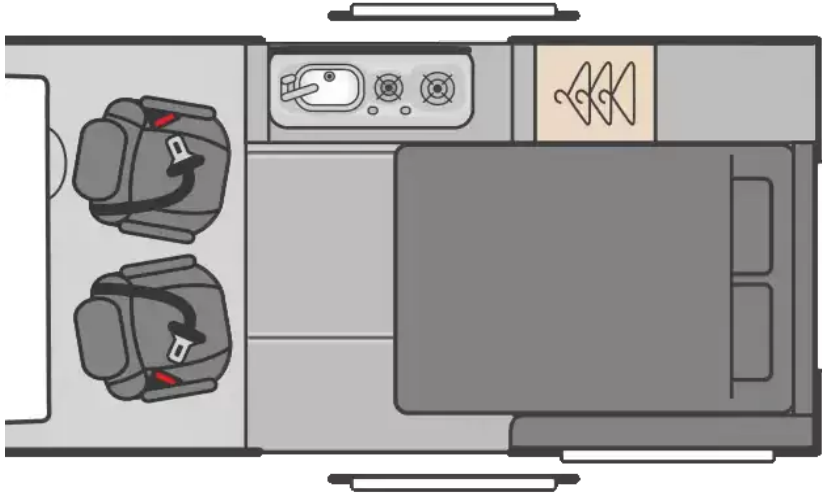

# Swift Monza S (2025)

**£69,995**

from **£921.12** per month\*

 SLEEPS: **4** | 
  YEAR: **2025**

@abacus\_motorhomes Swift Monza 2025 at Abacus Motorhomes - Swift Monza for sale! Brand New #campervan #vw #camper #motorhome #viral 🎧 Light hip-hop beat/long ver.(1425963) - nightbird\_bgm The 2025 Swift Monza S with a pop-top roof is built on a Ford Custom chassis, powered by a 2.0L 170 BHP engine. Sleek metallic paint, alloy wheels, and LED headlights give it a premium look, while the pop-top adds extra sleeping space and versatility. Inside, enjoy double beds, cabin carpets, window blinds, and a fully equipped cab with air conditioning, cruise control, Apple CarPlay, Bluetooth, DAB radio, Sat Nav, and USB sockets. A BBQ point, solar panel, and 12V/230V power keep you powered wherever the road takes you. Drive in comfort with electric windows, electric parking brake, power steering, and rear parking camera. Safety and convenience features include parking sensors, leather seats and steering wheel, and LED headlights. Specification Includes - Fully Fitted...

|                      |             |
|----------------------|-------------|
| Mileage              | <b>5</b>    |
| BHP                  | <b>170</b>  |
| External Height (mm) | <b>2070</b> |
| External Width (mm)  | <b>2150</b> |
| External Length (mm) | <b>5050</b> |
| GVW (kg)             | <b>3125</b> |