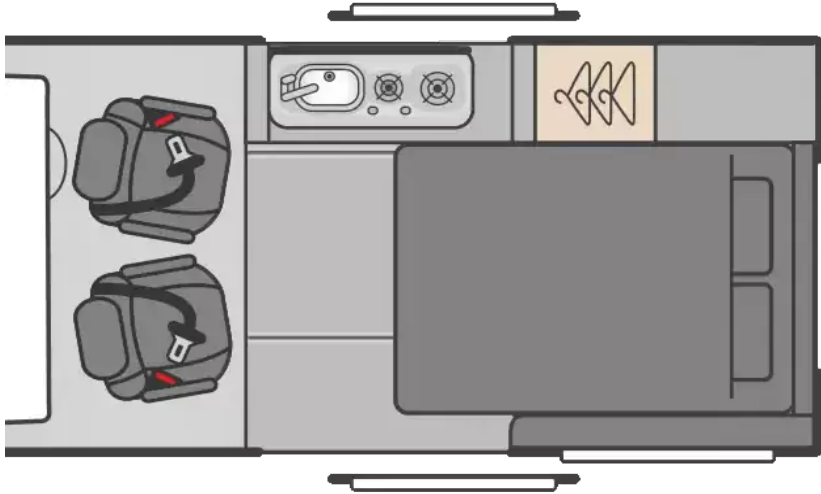

Swift Monza S (2025)

£75,490

from **£993.43** per month*

🛏 SLEEPS: 4 |
 📅 YEAR: 2025

@abacus_motorhomes Swift Monza 2025 at Abacus Motorhomes - Swift Monza for sale! Brand New #campervan #vw #camper #motorhome #viral 🎧 Light hip-hop beat/long ver.(1425963) - nightbird_bgm The 2025 Swift Monza S with a pop-top roof is built on a Ford Custom chassis, powered by a 2.0L 170 BHP engine. Sleek metallic paint, alloy wheels, and LED headlights give it a premium look, while the pop-top adds extra sleeping space and versatility. Inside, enjoy double beds, cabin carpets, window blinds, and a fully equipped cab with air conditioning, cruise control, Apple CarPlay, Bluetooth, DAB radio, Sat Nav, and USB sockets. A BBQ point, solar panel, and 12V/230V power keep you powered wherever the road takes you. Drive in comfort with electric windows, electric parking brake, power steering, and rear parking camera. Safety and convenience features include parking sensors, leather seats and steering wheel, and LED headlights. At Abacus Motorhomes, we pride ourselves on being...

Mileage	5
BHP	170
External Height (mm)	2070
External Width (mm)	2150
External Length (mm)	5050
GVW (kg)	3125

**For more details on this vehicle call us on:
01264 319990 or email: sales@abacustomotorhomes.co.uk**