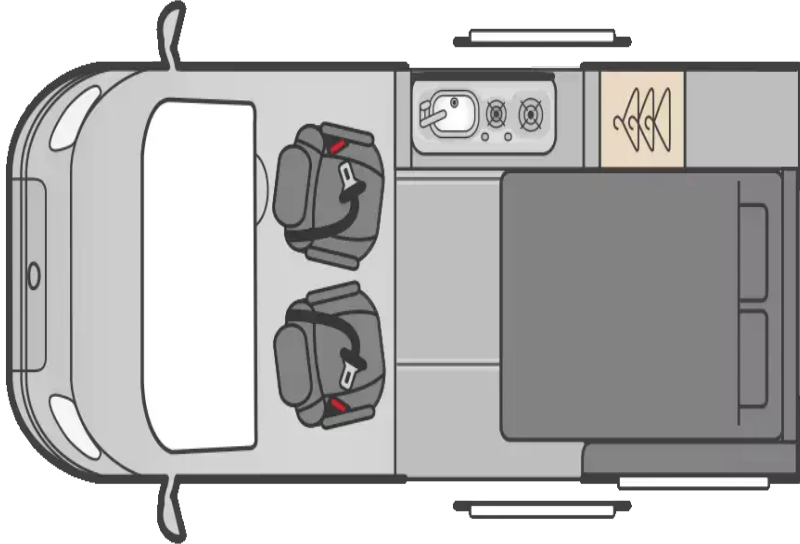

Swift Monza S - Blue (2025)

£69,995

from **£921.12** per month*

SLEEPS: **4** |
 YEAR: **2025**

@abacus_motorhomes Swift Monza 2025 at Abacus Motorhomes - Swift Monza for sale! Brand New #campervan #vw #camper #motorhome #viral 🎧 Light hip-hop beat/long ver.(1425963) - nightbird_bgm The 2025 Swift Monza S with a pop-top roof is built on a Ford Custom chassis, powered by a 2.0L 170 BHP engine. Sleek metallic paint, alloy wheels, and LED headlights give it a premium look, while the pop-top adds extra sleeping space and versatility. Inside, enjoy double beds, cabin carpets, window blinds, and a fully equipped cab with air conditioning, cruise control, Apple CarPlay, Bluetooth, DAB radio, Sat Nav, and USB sockets. A BBQ point, solar panel, and 12V/230V power keep you powered wherever the road takes you. Drive in comfort with electric windows, electric parking brake, power steering, and rear parking camera. Safety and convenience features include parking sensors, leather seats and steering wheel, and LED headlights. Specification Includes - Fully Fitted...

Mileage	5
BHP	170
External Height (mm)	2070
External Width (mm)	2150
External Length (mm)	5050
GVW (kg)	3125
Model Year	NEW
Chassis Manufacturer	Ford

**For more details on this vehicle call us on:
01264 319990 or email: sales@abacustomotorhomes.co.uk**