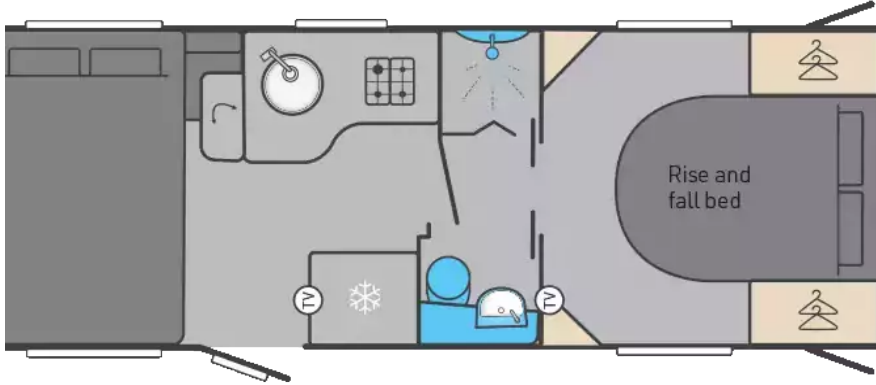

# Swift Kon-Tiki 894 (2025)

**£111,995**

from **£1473.83** per month\*

 SLEEPS:

4

YEAR:

2025

The 2025 Swift Kon-Tiki 894 combines high-end design, advanced technology, and touring comfort. Finished in striking metallic paint with alloy wheels, this motorhome also includes Fiamma bicycle carrier pre-installation, a full awning with light, and a BBQ point for outdoor living. Inside, enjoy a spacious end bedroom with double beds, cabin carpets, window blinds, and a flyscreen for the sliding door. The kitchen is fully equipped with hob, grill, oven, and microwave, while 230V power sockets and a wireless phone charger keep devices charged and ready. On the road, the Kon-Tiki 894 delivers effortless handling with cruise control, electric windows, power steering, and electric parking brake. LED headlights improve visibility, and the Bluetooth DAB radio keeps you connected and entertained. At Abacus Motorhomes, we pride ourselves on being your one-stop motorhome shop. As an NCC-approved dealer and main agent for Adria and Swift, all vehicles are fully inspected by our AWS...