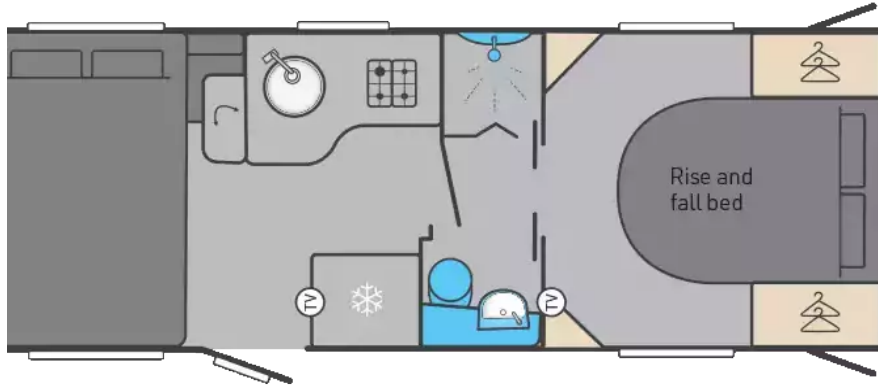

# Swift Kon-Tiki 894 (2025)

**£109,995**

from **£1447.51** per month\*

**SLEEPS:** 4 | **YEAR:** 2025

@abacus\_motorhomes Brand new Swift Kontiki 894 now at Abacus Motorhomes ☒☒☒ Luxury on wheels, ready for your next adventure ☒☒☒☒ #MotorhomeLife #SwiftKontiki #vanlifeuk #motorhome #motorhomebrasil ☒ Business Uplifting Motivation - ZydSounds The 2025 Swift Kon-Tiki 894 combines high-end design, advanced technology, and touring comfort. Finished in striking metallic paint with alloy wheels, this motorhome also includes Fiamma bicycle carrier pre-installation, a full awning with light, and a BBQ point for outdoor living. Inside, enjoy a spacious end bedroom with double beds, cabin carpets, window blinds, and a flyscreen for the sliding door. The kitchen is fully equipped with hob, grill, oven, and microwave, while 230V power sockets and a wireless phone charger keep devices charged and ready. On the road, the Kon-Tiki 894 delivers effortless handling with cruise control, electric windows, power steering, and electric parking brake. LED headlights improve...

Mileage	5
BHP	180
External Height (mm)	2890
External Width (mm)	2380
External Length (mm)	8960
GVW (kg)	5000
Payload (kg)	1065
Mass In Service	3935

**For more details on this vehicle call us on: 01264 319990 or email: sales@abacustomotorhomes.co.uk**