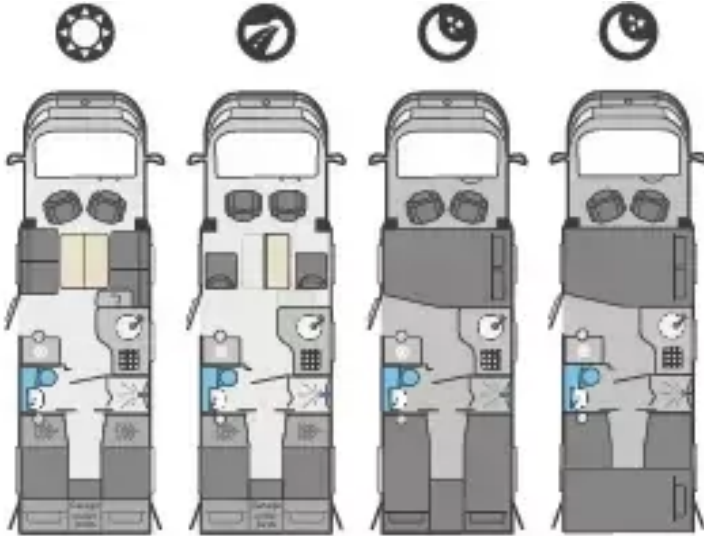

# Swift Kon-Tiki 784 (2026)

**£105,290**

from **£1385.59** per month\*

**SLEEPS:** 4 | **YEAR:** 2026

2026 Swift Kon-Tiki 784 Automatic – Luxury 4-Berth Motorhome The 2026 Swift Kon-Tiki 784 Automatic represents the pinnacle of British luxury motorhome design. Built on a robust coachbuilt chassis and finished in striking Black & White, this flagship model combines premium craftsmanship, exceptional comfort and advanced technology, making it an outstanding touring motorhome for couples or families seeking effortless luxury. Why buy from us Fully serviced and inspected Full habitation check Full warranty CRiS and HPI checks 12 month Caravan and Motorhome Club membership Expert handover and full tuition NCC Approved Dealership Full professional valet Complimentary 2-night stay at our New Forest campsite This automatic motorhome for sale offers a spacious 4-berth layout with a front dinette converting to a double bed and rear fixed single beds that easily convert into a generous double,...

Mileage	5
BHP	180
External Height (mm)	2880
External Width (mm)	2380
External Length (mm)	7840
GVW (kg)	4500
Payload (kg)	1030
Wheelbase	4.70m

**For more details on this vehicle call us on:  
01264 319990 or email: sales@abacustomotorhomes.co.uk**