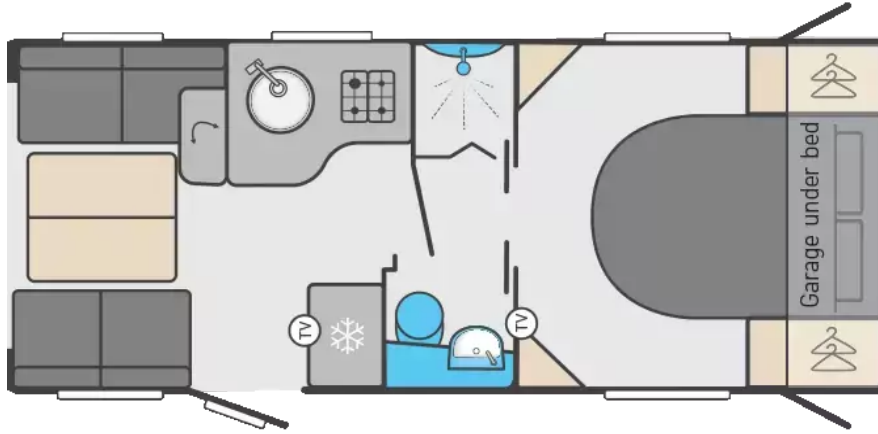

# Swift Escape 694 (2026)

**£91,290**

from **£1201.35** per month\*

 SLEEPS:

4

 YEAR:

2026

The ever-popular Swift Escape is back for 2026, reimagined with a striking new exterior graphics scheme, refreshed Bolonia soft furnishings, and boutique-style detailing that blends modern design with all the practical features families and couples expect from a premium motorhome. Built on the proven Fiat chassis cab in Iron Grey Metallic with an AL-KO low line chassis conversion, the Escape offers a smooth, stable ride powered by a 2.2L Euro 6E engine with an 8-speed automatic gearbox. Safety and efficiency come as standard with ESC, Traction+ ASR, rollover mitigation, hill descent control, and ECO pack technologies. Inside, Escape combines style and practicality with a high 2110mm internal roof height, stylish Sangallo Elm woodgrain cabinetry, cream gloss lockers, and soft furnishings that are both stain resistant and easy to clean. Seating and sleeping arrangements are flexible, with Aguti travelling seats with ISOFix, Duvalay Duvalite Alto mattresses, drop-down beds, and clever...

Mileage	5
BHP	140
External Height (mm)	2880
External Width (mm)	2360
External Length (mm)	8220
GVW (kg)	3700
Payload (kg)	350
Wheelbase	4.70m

For more details on this vehicle call us on:  
01264 319990 or email: sales@abacustomotorhomes.co.uk