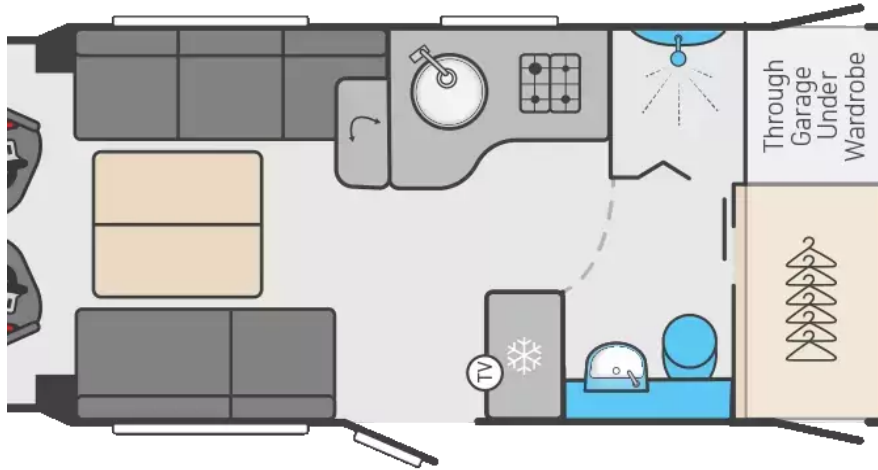

Swift Escape 640 (2026)

£88,890

from **£1169.77** per month*

 SLEEPS:

4

YEAR:

2026

The ever-popular Swift Escape is back for 2026, reimagined with a striking new exterior graphics scheme, refreshed Bolonia soft furnishings, and boutique-style detailing that blends modern design with all the practical features families and couples expect from a premium motorhome. Built on the proven Fiat chassis cab in Iron Grey Metallic with an AL-KO low line chassis conversion, the Escape offers a smooth, stable ride powered by a 2.2L Euro 6E engine with an 8-speed automatic gearbox. Safety and efficiency come as standard with ESC, Traction+ ASR, rollover mitigation, hill descent control, and ECO pack technologies. Inside, Escape combines style and practicality with a high 2110mm internal roof height, stylish Sangallo Elm woodgrain cabinetry, cream gloss lockers, and soft furnishings that are both stain resistant and easy to clean. Seating and sleeping arrangements are flexible, with Aguti travelling seats with ISOFix, Duvalay Duvalite Alto mattresses, drop-down beds, and clever...