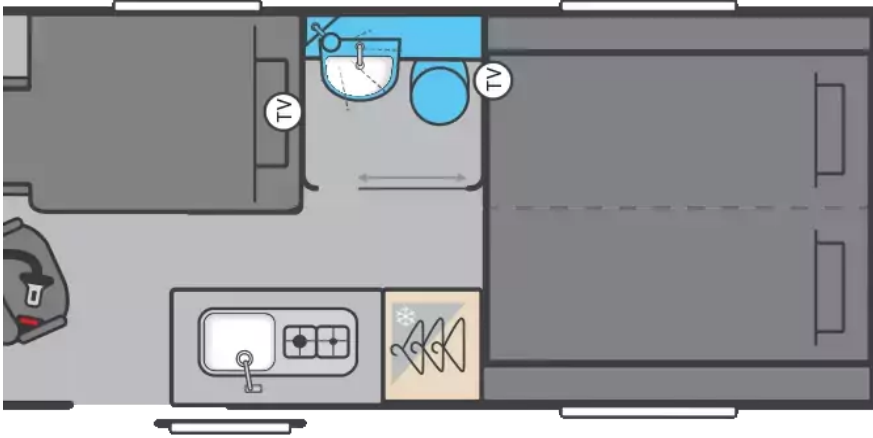

# Swift Carrera 194 (2026)

**£82,955**

from **£1091.67** per month\*

**SLEEPS:**

**3**

**YEAR:**

**2026**

The Swift Carrera has been refreshed for 2026, bringing a bold new look to this versatile panel van range. With its striking Artense Grey cab, updated exterior graphics, and refined interior design, the Carrera is more modern and dynamic than ever – perfect for both everyday use and relaxed campervan living. Step inside and you'll find a beautifully styled interior finished in the new Acacia soft furnishing scheme with stain-resistant, easy-to-clean fabrics, complemented by Sangallo Elm woodgrain cabinetry, Anthracite locker doors, and Savoy fabric wall coverings. Smart lighting, including halo roof lighting, LED strip illumination, and ambient locker lighting, creates a contemporary atmosphere, while practical details such as Horrex honeycomb blackout blinds, flyscreens, and removable carpets make it ideal for real-world touring. The Carrera offers flexibility across the range, with options including rear lounge seating, high-level beds with central storage, and for...

Mileage	<b>5</b>
BHP	<b>140</b>
External Height (mm)	<b>2720</b>
External Width (mm)	<b>2260</b>
External Length (mm)	<b>6360</b>
GVW (kg)	<b>3500</b>
Payload (kg)	<b>370</b>
Wheelbase	<b>4.04m</b>

**For more details on this vehicle call us on:  
01264 319990 or email: sales@abacustomotorhomes.co.uk**