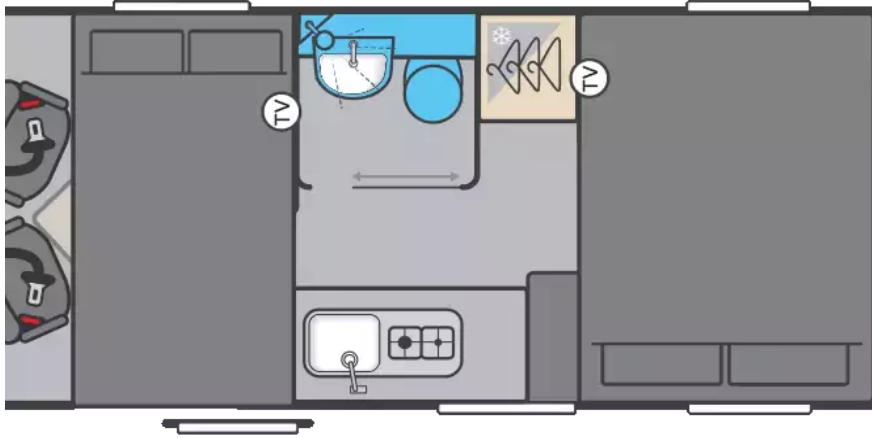

Swift Carrera 184 (2026)

£79,995

from **£1052.72** per month*

SLEEPS:

4

YEAR:

2026

The Swift Carrera has been refreshed for 2026, bringing a bold new look to this versatile panel van range. With its striking Artense Grey cab, updated exterior graphics, and refined interior design, the Carrera is more modern and dynamic than ever – perfect for both everyday use and relaxed campervan living. Step inside and you'll find a beautifully styled interior finished in the new Acacia soft furnishing scheme with stain-resistant, easy-to-clean fabrics, complemented by Sangallo Elm woodgrain cabinetry, Anthracite locker doors, and Savoy fabric wall coverings. Smart lighting, including halo roof lighting, LED strip illumination, and ambient locker lighting, creates a contemporary atmosphere, while practical details such as Horrex honeycomb blackout blinds, flyscreens, and removable carpets make it ideal for real-world touring. The Carrera offers flexibility across the range, with options including rear lounge seating, high-level beds with central storage, and for...

Mileage	5
BHP	140
External Height (mm)	2720
External Width (mm)	2260
External Length (mm)	6360
GVW (kg)	3500
Payload (kg)	370
Wheelbase	4.04m

For more details on this vehicle call us on:
01264 319990 or email: sales@abacustomotorhomes.co.uk