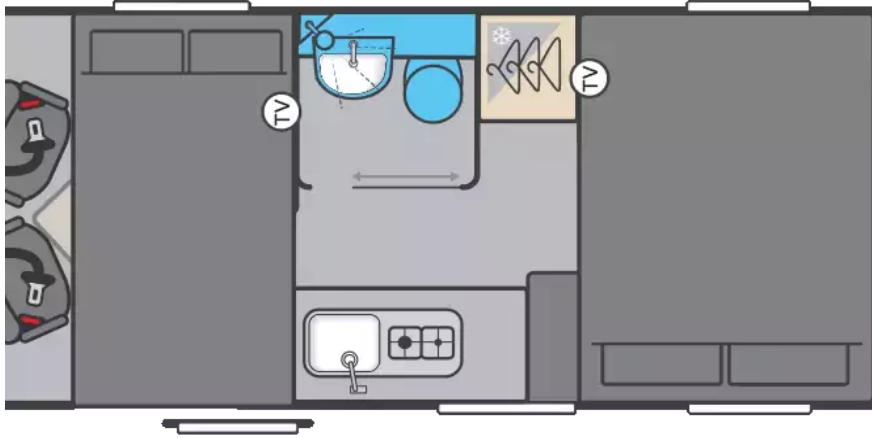

# Swift Carrera 184 (2026)

**£82,955**

from **£1091.67** per month\*

 SLEEPS:

4

YEAR:

2026

The Swift Carrera has been refreshed for 2026, bringing a bold new look to this versatile panel van range. With its striking Artense Grey cab, updated exterior graphics, and refined interior design, the Carrera is more modern and dynamic than ever – perfect for both everyday use and relaxed campervan living. Step inside and you'll find a beautifully styled interior finished in the new Acacia soft furnishing scheme with stain-resistant, easy-to-clean fabrics, complemented by Sangallo Elm woodgrain cabinetry, Anthracite locker doors, and Savoy fabric wall coverings. Smart lighting, including halo roof lighting, LED strip illumination, and ambient locker lighting, creates a contemporary atmosphere, while practical details such as Horrex honeycomb blackout blinds, flyscreens, and removable carpets make it ideal for real-world touring. The Carrera offers flexibility across the range, with options including rear lounge seating, high-level beds with central storage, and for...

Mileage	5
BHP	140
External Height (mm)	2720
External Width (mm)	2260
External Length (mm)	6360
GVW (kg)	3500
Payload (kg)	370
Wheelbase	4.04m

**For more details on this vehicle call us on:  
01264 319990 or email: sales@abacustomotorhomes.co.uk**