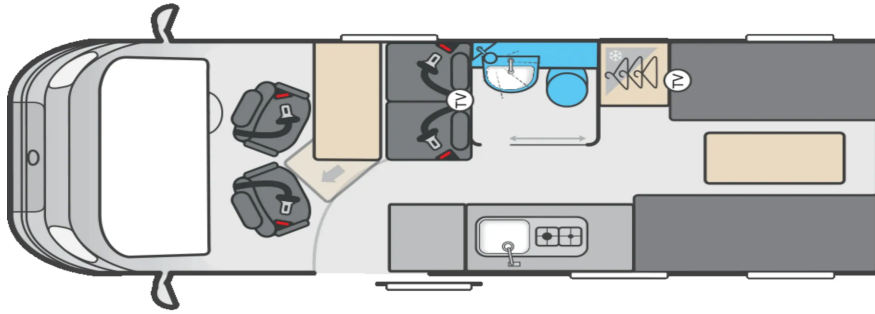

# Swift Carrera 184 (2026)

**£79,995**

from **£1052.72** per month\*

**SLEEPS:** 4 | **YEAR:** 2026

The Swift Carrera has been refreshed for 2026, bringing a bold new look to this versatile panel van range. With its striking Artense Grey cab, updated exterior graphics, and refined interior design, the Carrera is more modern and dynamic than ever – perfect for both everyday use and relaxed campervan living. Step inside and you’ll find a beautifully styled interior finished in the new Acacia soft furnishing scheme with stain-resistant, easy-to-clean fabrics, complemented by Sangallo Elm woodgrain cabinetry, Anthracite locker doors, and Savoy fabric wall coverings. Smart lighting, including halo roof lighting, LED strip illumination, and ambient locker lighting, creates a contemporary atmosphere, while practical details such as Horrex honeycomb blackout blinds, flyscreens, and removable carpets make it ideal for real-world touring. The Carrera offers flexibility across the range, with options including rear lounge seating, high-level beds with central storage, and for...

Mileage	5
BHP	140
External Height (mm)	2720
External Width (mm)	2260
External Length (mm)	6360
GVW (kg)	3500
Payload (kg)	370
Wheelbase	4.04m

**For more details on this vehicle call us on:  
01264 319990 or email: sales@abacustomotorhomes.co.uk**