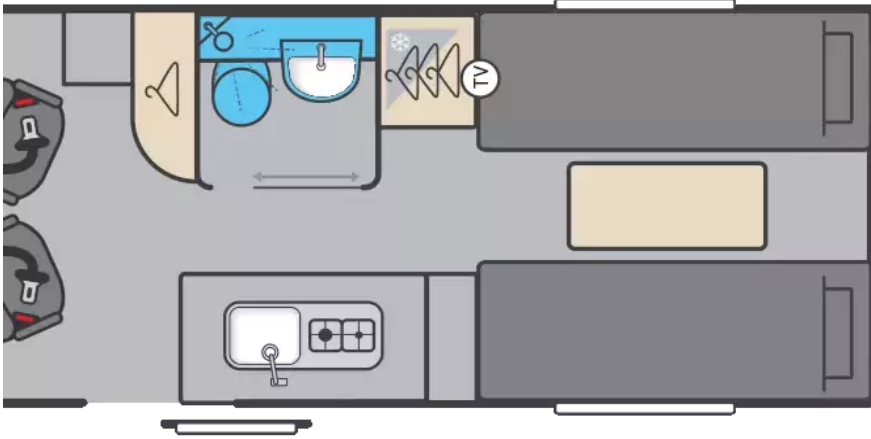

# Swift Carrera 132 (2026)

**£75,995**

from **£1000.08** per month\*

SLEEPS: 2 | 
  YEAR: 2026

The Swift Carrera has been refreshed for 2026, bringing a bold new look to this versatile panel van range. With its striking Artense Grey cab, updated exterior graphics, and refined interior design, the Carrera is more modern and dynamic than ever – perfect for both everyday use and relaxed campervan living. Step inside and you’ll find a beautifully styled interior finished in the new Acacia soft furnishing scheme with stain-resistant, easy-to-clean fabrics, complemented by Sangallo Elm woodgrain cabinetry, Anthracite locker doors, and Savoy fabric wall coverings. Smart lighting, including halo roof lighting, LED strip illumination, and ambient locker lighting, creates a contemporary atmosphere, while practical details such as Horrex honeycomb blackout blinds, flyscreens, and removable carpets make it ideal for real-world touring. The Carrera offers flexibility across the range, with options including rear lounge seating, high-level beds with central storage, and for...

Mileage	5
BHP	140
External Height (mm)	2720
External Width (mm)	2260
External Length (mm)	6360
GVW (kg)	3500
Payload (kg)	430
Wheelbase	4.04m

**For more details on this vehicle call us on:  
01264 319990 or email: sales@abacustomotorhomes.co.uk**