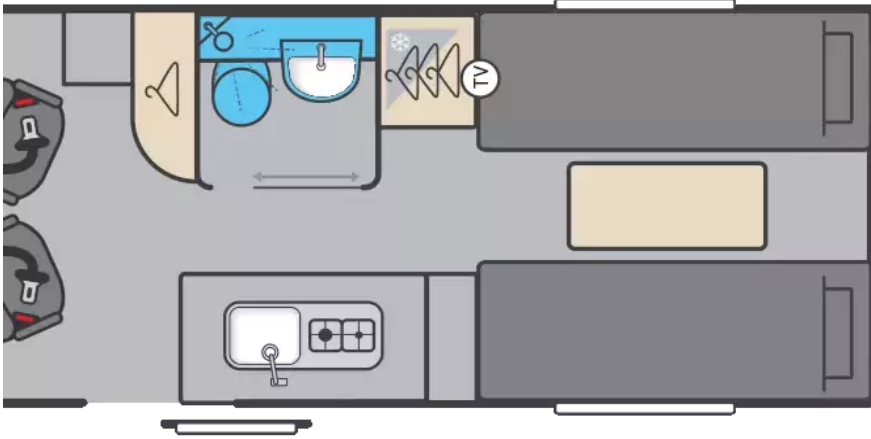

Swift Carrera 132 (2026)

£74,995

from **£986.92** per month* SLEEPS:**2** YEAR:**2026**

The Swift Carrera has been refreshed for 2026, bringing a bold new look to this versatile panel van range. With its striking Artense Grey cab, updated exterior graphics, and refined interior design, the Carrera is more modern and dynamic than ever – perfect for both everyday use and relaxed campervan living. Step inside and you'll find a beautifully styled interior finished in the new Acacia soft furnishing scheme with stain-resistant, easy-to-clean fabrics, complemented by Sangallo Elm woodgrain cabinetry, Anthracite locker doors, and Savoy fabric wall coverings. Smart lighting, including halo roof lighting, LED strip illumination, and ambient locker lighting, creates a contemporary atmosphere, while practical details such as Horrex honeycomb blackout blinds, flyscreens, and removable carpets make it ideal for real-world touring. The Carrera offers flexibility across the range, with options including rear lounge seating, high-level beds with central storage, and for...

Mileage	5
BHP	140
External Height (mm)	2720
External Width (mm)	2260
External Length (mm)	6360
GVW (kg)	3500
Payload (kg)	430
Wheelbase	4.04m

For more details on this vehicle call us on:
01264 319990 or email: sales@abacustomotorhomes.co.uk