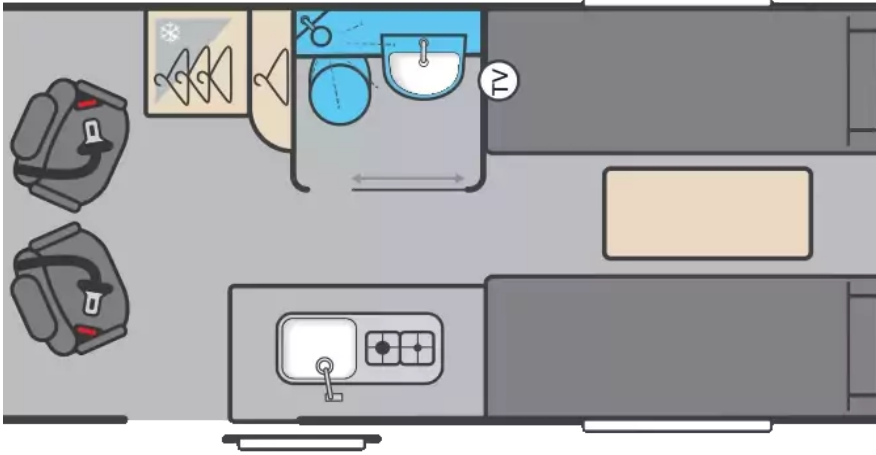

Swift Carrera 122 (2026)

£74,995

from **£986.92** per month*

 SLEEPS:

2

YEAR:

2026

Abacus Motorhomes are now proud to present the Swift Carrera which has been refreshed for 2026, bringing a bold new look to this versatile panel van range. With its striking Artense Grey cab, updated exterior graphics, and refined interior design, the Carrera is more modern and dynamic than ever – perfect for both everyday use and relaxed campervan living. Step inside and you'll find a beautifully styled interior finished in the new Acacia soft furnishing scheme with stain-resistant, easy-to-clean fabrics, complemented by Sangallo Elm woodgrain cabinetry, Anthracite locker doors, and Savoy fabric wall coverings. Smart lighting, including halo roof lighting, LED strip illumination, and ambient locker lighting, creates a contemporary atmosphere, while practical details such as Horrex honeycomb blackout blinds, flyscreens, and removable carpets make it ideal for real-world touring. The Carrera offers flexibility across the range, with options including rear lounge...

Mileage	5
BHP	140
External Height (mm)	2720
External Width (mm)	2260
External Length (mm)	6000
GVW (kg)	3500
Payload (kg)	540
Wheelbase	4.04m

For more details on this vehicle call us on:
01264 319990 or email: sales@abacustomotorhomes.co.uk