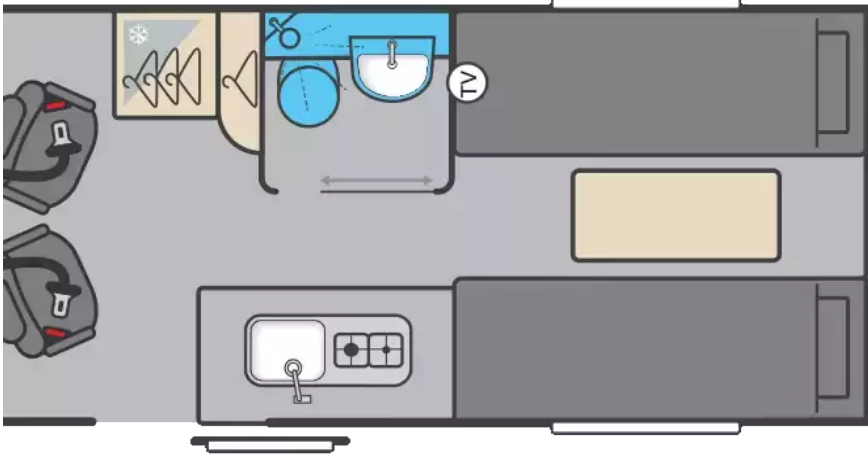

Swift Carrera 122 (2025)

£64,995

from **£855.32** per month*

SLEEPS: 2 | **YEAR:** 2025

2025 Swift Carrera 122 – Compact Luxury Campervan
The 2025 Swift Carrera 122 is a stylish and highly refined campervan designed for effortless touring. Finished in elegant Lanzarote Grey and built on the latest Fiat Ducato with a 2.2L diesel engine and manual transmission, this compact yet luxurious motorhome is ideal for couples seeking comfort, performance and everyday drivability in a low mileage motorhome. Why buy from us Fully serviced and inspected Full habitation check Full warranty CRiS and HPI checks 12 month Caravan and Motorhome Club membership Expert handover and full tuition NCC Approved Dealership Full professional valet Complimentary 2-night stay at our New Forest campsite This 2-berth campervan offers a flexible rear lounge and diner that converts easily into either two single beds or a large, comfortable double, making it a superb couples motorhome for holidays, UK touring or...

Mileage	5
BHP	140
External Height (mm)	2720
External Width (mm)	2260
External Length (mm)	6000
GVW (kg)	3500
Chassis No	TBC
Model Year	2025

**For more details on this vehicle call us on:
01264 319990 or email: sales@abacustomotorhomes.co.uk**