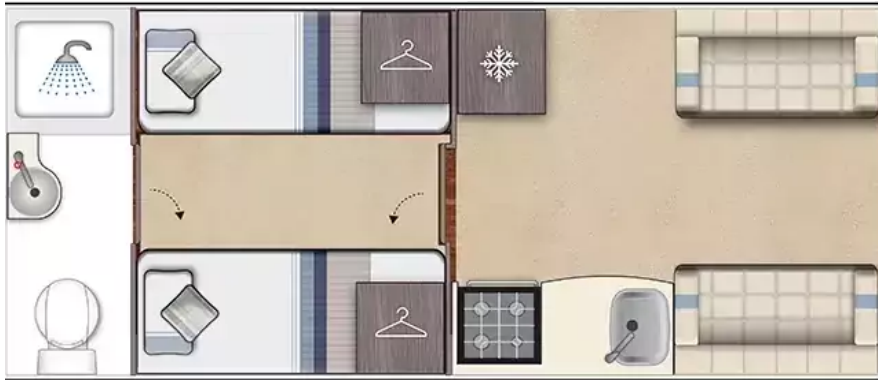

Autosleeper Corinium Duo (2017)

£44,995

from **£592.12** per month*

 SLEEPS:

4

YEAR:

2017

The 2017 Auto-Sleeper Corinium Duo is a stylish 4-berth motorhome built for comfort and practicality. With just 11,000 miles, this low-mileage model offers a premium rear bathroom, front lounge with dinette conversion, and comfortable single beds. Powered by a manual transmission and equipped with cab air conditioning, cruise control, power steering, and parking sensors, the Corinium Duo is a pleasure to drive. Exterior highlights include alloy wheels, a pull-out awning with light, rear storage box, tow bar, solar panel, and a refillable gas system for convenience on the road. Inside, you'll find leather seating, living and cabin carpets, a fully equipped kitchen with oven, grill, microwave, hob, fridge-freezer, and a BBQ point. The integrated washroom provides a shower and cassette toilet, while swivel cab seats and a multifunction steering wheel add to everyday comfort. A reverse camera, DAB radio, TV holder, and plenty of power sockets complete the specification. At...

Mileage	13000
BHP	150
External Height (mm)	2900
External Width (mm)	2320
External Length (mm)	7710
GVW (kg)	3850

For more details on this vehicle call us on:
01264 319990 or email: sales@abacustomotorhomes.co.uk