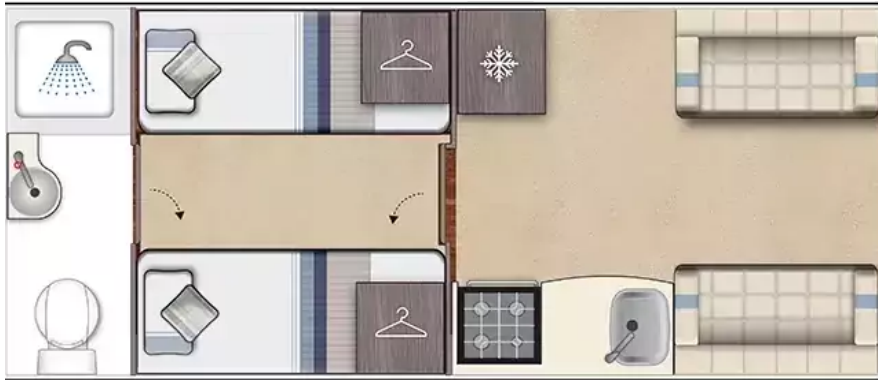

## £47,995

 from **£631.60** per month\*

 SLEEPS:

**4**

YEAR:

**2017**

The 2017 Auto-Sleeper Corinium Duo is a stylish 4-berth motorhome built for comfort and practicality. With just 11,000 miles, this low-mileage model offers a premium rear bathroom, front lounge with dinette conversion, and comfortable single beds. Powered by a manual transmission and equipped with cab air conditioning, cruise control, power steering, and parking sensors, the Corinium Duo is a pleasure to drive. Exterior highlights include alloy wheels, a pull-out awning with light, rear storage box, tow bar, solar panel, and a refillable gas system for convenience on the road. Inside, you'll find leather seating, living and cabin carpets, a fully equipped kitchen with oven, grill, microwave, hob, fridge-freezer, and a BBQ point. The integrated washroom provides a shower and cassette toilet, while swivel cab seats and a multifunction steering wheel add to everyday comfort. A reverse camera, DAB radio, TV holder, and plenty of power sockets complete the...