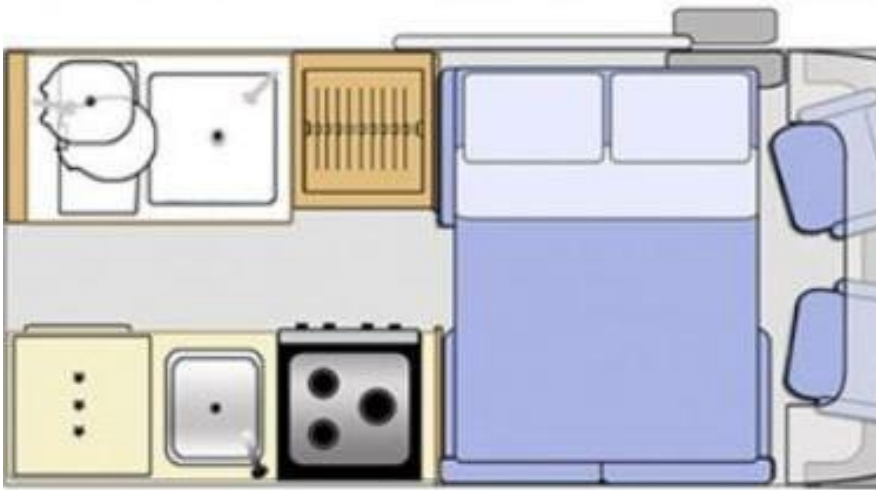

Autosleeper Bourton 160 (2023)

£79,995

from **£1052.72** per month*

 SLEEPS:

2

YEAR:

2023

@abacus_motorhomes 📺 Quick tour of the Auto-Sleeper Bourton 160 at Abacus Motorhomes! #VanLife #motorhomebrasil #motorhome #van #campervan 📺 Walking in the Air - Muspace Lofi Abacus Motorhomes are delighted to present this exceptional 2023 Auto-Sleeper Bourton, one of the most prestigious and sought-after coachbuilt motorhomes in the Auto-Sleeper range. Built on the refined Mercedes-Benz Sprinter chassis and powered by the smooth 163 BHP diesel engine paired with a 9-speed automatic gearbox, the Bourton delivers effortless touring comfort combined with outstanding luxury throughout. Designed for couples seeking premium accommodation without compromise, the Bourton offers a spacious open-plan interior, exceptional specification and the renowned build quality that has made Auto-Sleeper one of the UK's leading motorhome manufacturers. Spacious Lounge Living At the heart of the Bourton is its beautifully designed front lounge, creating a bright and relaxing...

Mileage	5500
BHP	160
External Height (mm)	2890
External Width (mm)	2260
External Length (mm)	6480
GVW (kg)	3500
Payload (kg)	457
Mass In Service	3043

For more details on this vehicle call us on:
01264 319990 or email: sales@abacustomotorhomes.co.uk