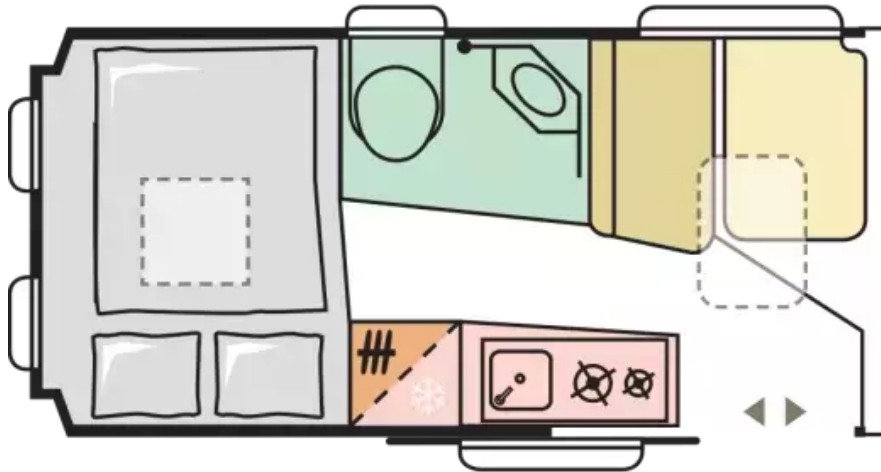

Adria Twin Supreme 600 SPB (2025)

£84,995

from **£1118.51** per month*

SLEEPS:

2

YEAR:

2025

@abacus_motorhomes BIG campervan energy in just 6 metres ~~xxxx~~ Come check out the Adria Twin Supreme 600 SPB at Newbury Show - Stand 199 ~~xx~~ #motorhome #campervan #camper #adria #vanlife ~~x~~ Electric Afterglow - Marlowe Reed Now available at Abacus Motorhomes is this 2025 Adria Twin Supreme SPB. The Adria Twin Supreme is a premium 2-berth campervan that perfectly combines compact practicality with high-end comfort, built on the reliable Fiat Ducato chassis for a smooth and responsive driving experience. Measuring just under 6 metres in length, it remains easy to manoeuvre while offering a surprisingly spacious interior, enhanced by Adria's signature open-plan "cabin-loft" design and panoramic sky roof that fills the living space with natural light. The front lounge features swivel cab seats and a well-appointed dinette, creating a versatile area for dining and relaxation, while high-quality finishes, ambient LED lighting, and modern...