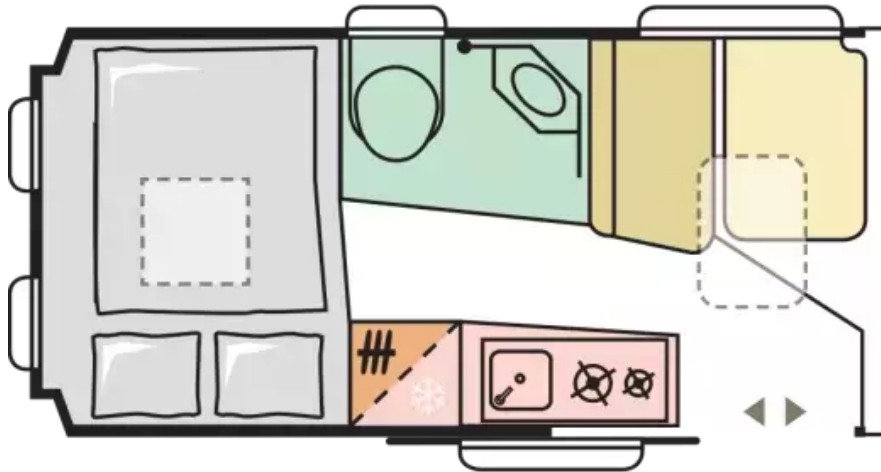

Adria Twin Supreme 600 SPB (2025)

£85,995.00

from **£1131.67** per month*

 SLEEPS:

2

 YEAR:

2025

Now available at Abacus Motorhomes is this 2025 Adria Twin Supreme SPB. The Adria Twin Supreme is a premium 2-berth campervan that perfectly combines compact practicality with high-end comfort, built on the reliable Fiat Ducato chassis for a smooth and responsive driving experience. Measuring just under 6 metres in length, it remains easy to manoeuvre while offering a surprisingly spacious interior, enhanced by Adria's signature open-plan "cabin-loft" design and panoramic sky roof that fills the living space with natural light. The front lounge features swivel cab seats and a well-appointed dinette, creating a versatile area for dining and relaxation, while high-quality finishes, ambient LED lighting, and modern styling deliver a refined, contemporary feel throughout. To the rear, a fixed transverse double bed provides comfortable sleeping accommodation without the need for conversion, with practical storage space beneath accessible from both inside...

Mileage	5
BHP	140
Internal Height (mm)	1900
External Height (mm)	2580
External Width (mm)	2050
External Length (mm)	5998
GVW (kg)	3500
Max Towable Mass - Braked (kg)	2500

For more details on this vehicle call us on:
01264 319990 or email: sales@abacustomotorhomes.co.uk