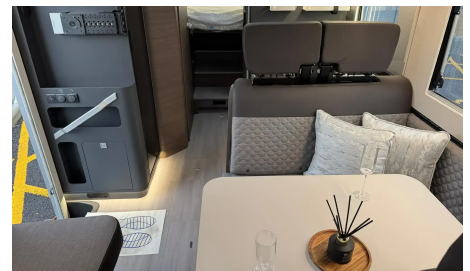

Adria Matrix Supreme MB 670 SL (2026)

£127,995

from **£1684.38** per month*

SLEEPS: 4 | **YEAR:** 2026

Abacus Motorhomes are proud to present the 2026 Adria Matrix which represents the next generation of crossover motorhomes, designed to deliver a perfect balance of style, comfort, and versatility. Built on your choice of base vehicle, Matrix features smart automotive-inspired styling and all-year-round performance, making it one of the most adaptable motorhomes on the road today. Specification Includes - All Inclusive Pack MB Lux Pack Traffic Sign Assist Coffee Machine with Holder @abacus_motorhomes Would you tour in this? 🏠🏠🏠 Luxury, space, and total freedom on the road... the Adria Matrix Supreme MB 670SL is basically a hotel suite on wheels 🏠🏠🏠🏠 With a panoramic window, drop-down bed, and premium interior, it's built for proper comfort wherever you park up So... where are you heading first if you had the keys? 🏠🏠🏠 #MotorhomeLife #VanLifeUK #motorhome #motorhomes #vanlife 🏠 ACDC style hard rock(1021726) - Canal...