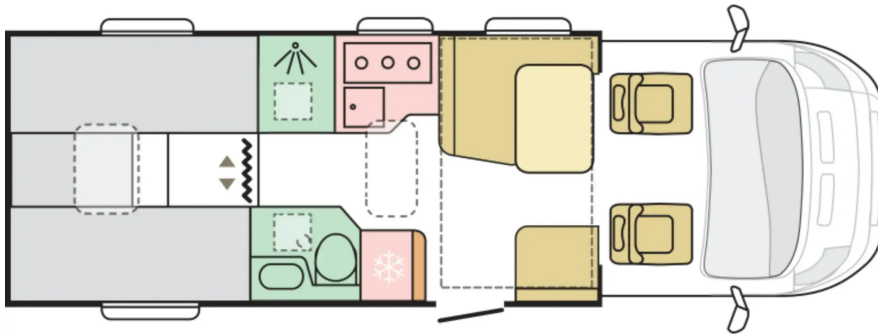

Adria Matrix Supreme MB 670 SL (2026)

£127,995

from **£1684.38** per month*

SLEEPS: 4 | **YEAR:** 2026

Abacus Motorhomes are proud to present the 2026 Adria Matrix which represents the next generation of crossover motorhomes, designed to deliver a perfect balance of style, comfort, and versatility. Built on your choice of base vehicle, Matrix features smart automotive-inspired styling and all-year-round performance, making it one of the most adaptable motorhomes on the road today. Specification Includes - All Inclusive Pack MB Lux Pack Traffic Sign Assist Coffee Machine with Holder @abacus_motorhomes Would you tour in this? 🏠🏠🏠 Luxury, space, and total freedom on the road... the Adria Matrix Supreme MB 670SL is basically a hotel suite on wheels 🏠🏠🏠🏠 With a panoramic window, drop-down bed, and premium interior, it's built for proper comfort wherever you park up So... where are you heading first if you had the keys? 🏠🏠🏠 #MotorhomeLife #VanLifeUK #motorhome #motorhomes #vanlife 🏠 ACDC style hard rock(1021726) - Canal...

Mileage	5
BHP	170
Internal Height (mm)	1980
External Height (mm)	2875
External Width (mm)	2290
External Length (mm)	7690
GVW (kg)	3880
Max Towable Mass - Braked (kg)	2000

**For more details on this vehicle call us on:
01264 319990 or email: sales@abacustomotorhomes.co.uk**