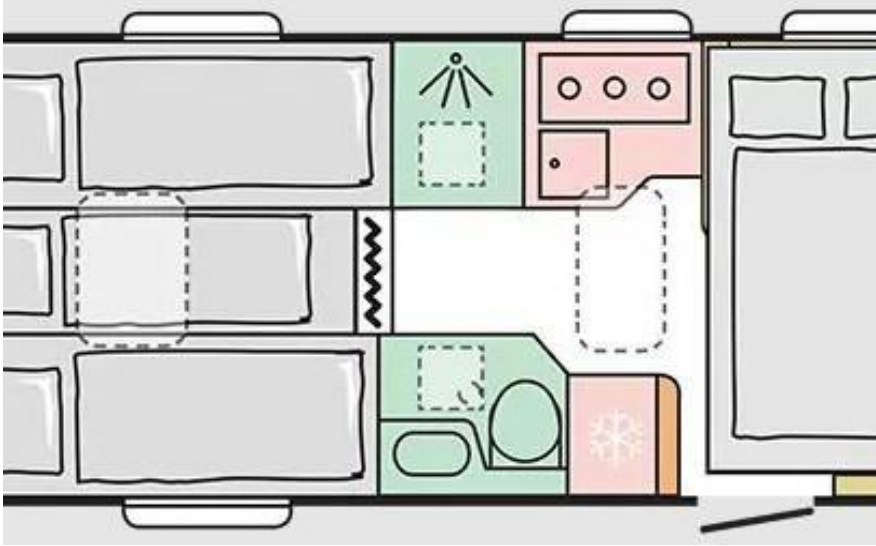

Adria Matrix Supreme MB 670 SL (2026)

£129,830from **£1708.53** per month* SLEEPS:**4** YEAR:**2026**

Abacus Motorhomes are proud to present the 2026 Adria Matrix which represents the next generation of crossover motorhomes, designed to deliver a perfect balance of style, comfort, and versatility. Built on your choice of base vehicle, Matrix features smart automotive-inspired styling and all-year-round performance, making it one of the most adaptable motorhomes on the road today. Specification Includes - All Inclusive Pack MB Lux Pack Traffic Sign Assist Coffee Machine with Holder Inside, the spacious loft-style interior with its sweeping panoramic window creates a bright, open atmosphere that feels both contemporary and homely. Premium materials and elegant furniture design add to the sense of refinement, while the flexible layout ensures there's space for everyone to relax and unwind. Practicality comes built in, with organised storage solutions throughout and the convenience of an electrically managed elevating bed, providing additional...

| | |
|-----------------------------------|-------------|
| Mileage | 5 |
| BHP | 170 |
| Internal Height (mm) | 1980 |
| External Height (mm) | 2875 |
| External Width (mm) | 2290 |
| External Length (mm) | 7690 |
| GVW (kg) | 3880 |
| Max Towable Mass - Braked (kg) | 2000 |