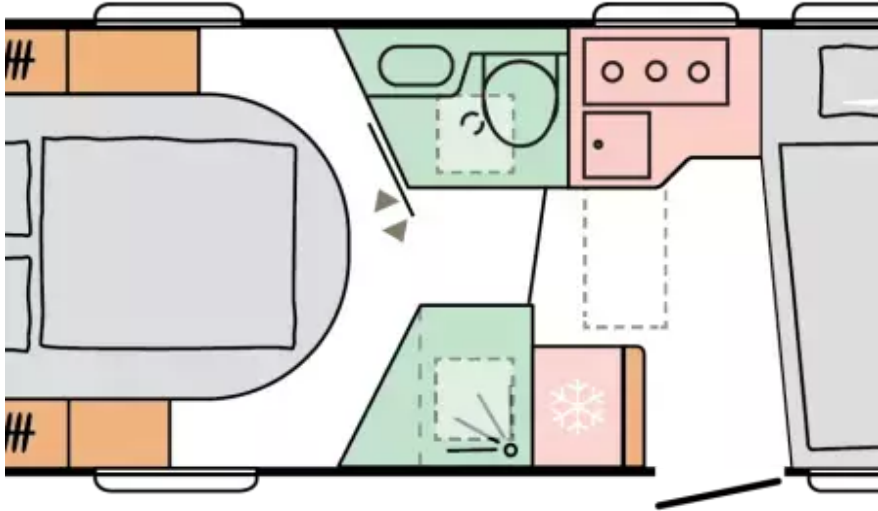

Adria Coral Supreme 670 DC (2026)

£107,715

from **£1417.50** per month*

SLEEPS: **3** |
 YEAR: **2026**

The 2026 Adria Coral Supreme brings a new era of low-profile motorhome design, combining sleek automotive styling with light-filled, contemporary interiors. At its heart is Adria's exclusive atrium-style living concept, created by the signature design sun roof, which floods the interior with natural light and enhances the feeling of space and openness. Inside, Coral Supreme is designed to feel like home, with elegant, contemporary interiors and a focus on comfort and practicality. From the welcoming lounge to the cleverly thought-out kitchen and bathroom spaces, every detail is built to make life on the road as relaxing as it is inspiring. The Coral range integrates the latest technology, including multimedia solutions with a Bluetooth® sound system and hidden speakers, for immersive entertainment wherever you go. Meanwhile, Alde heating with adjustable temperature control ensures all-year-round comfort, while organised storage spaces provide smart solutions for keeping...

Mileage	5
BHP	140
Internal Height (mm)	2030
External Height (mm)	2905
External Width (mm)	2299
External Length (mm)	7495
GVW (kg)	3650
Max Towable Mass - Braked (kg)	2000

For more details on this vehicle call us on:
 01264 319990 or email: sales@abacustomotorhomes.co.uk