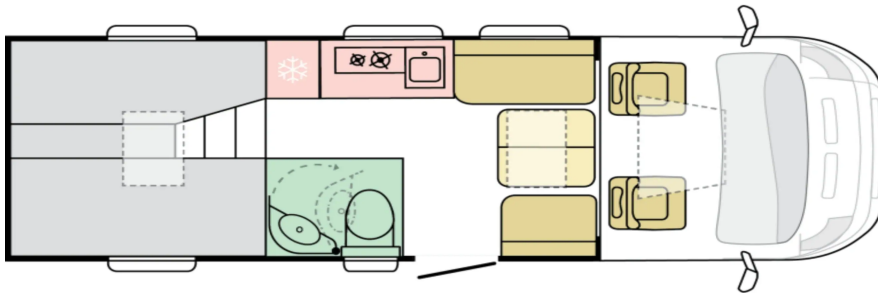

# Adria Compact Max DL (2025)

**£94,950**

from **£1249.52** per month\*

SLEEPS: 2 | 
  YEAR: 2025

@abacus\_motorhomes Adria Compact Max DL on a VW Crafter chassis... come and have a look inside! 🚐 #van #volkswagen #motorhome #adria #vanlife @Adria UK 🇬🇧 vlog, chill out, calm daily life(1370843) - SUNNY HOOD STUDIO The 2025 Adria Compact Max DL is a spacious, versatile motorhome that blends comfort, practicality, and modern design. Built for both long journeys and short getaways, it comes equipped with alloy wheels, cab air conditioning, cabin window blinds, and ambient LED lighting to make every drive a pleasure. Inside, the Compact Max DL offers a flexible sleeping layout with both single and double beds, plus a comfortable end bedroom complete with slatted frame and spring mattress. High-quality Mabel textiles, soft cabin and living room carpets, and thoughtful details such as a TV holder and awning with lighting create a welcoming home-from-home feel. The fully equipped kitchen features an oven, grill, coffee machine, and a large 149L compressor fridge...

Mileage	5
BHP	140
External Height (mm)	2830
External Width (mm)	2170
External Length (mm)	7390
GVW (kg)	4000
Model Year	2025
Chassis Manufacturer	Volkswagen

**For more details on this vehicle call us on:  
01264 319990 or email: sales@abacustomotorhomes.co.uk**