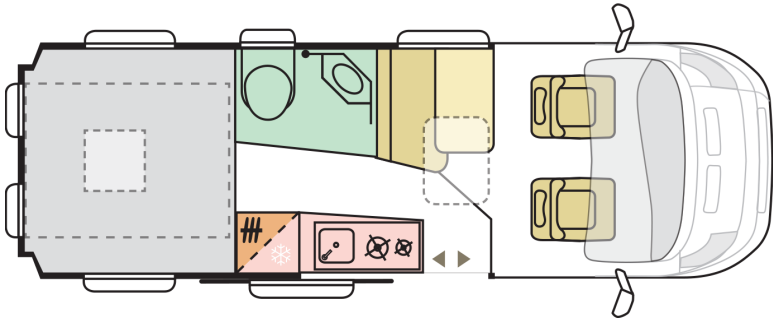

TWIN SUPREME 640 SGX

Issue Date: 10.01.2024

Order Number: PERIOD 23/24

ID: 1093283