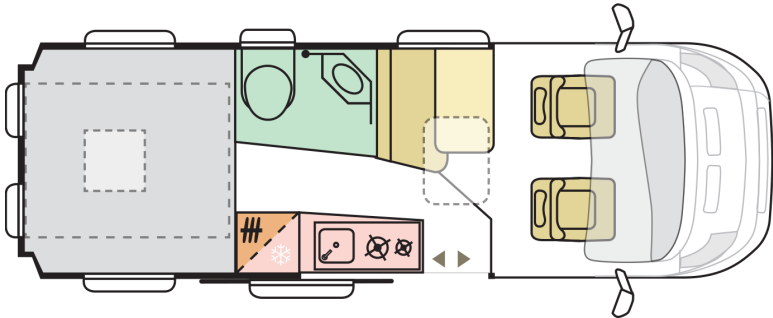

TWIN SUPREME 640 SGX

Issue Date: 10.01.2024

Order Number: PERIOD 23/24

ID: 1093272