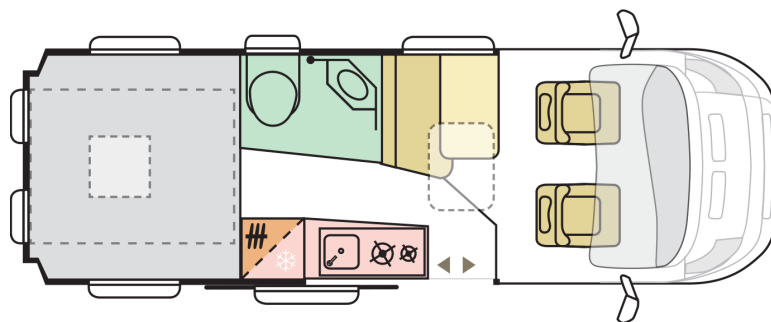

TWIN SPORTS 640 SGX

Issue Date: 11.01.2024

Order Number: PERIOD 23/24

ID: 1093230