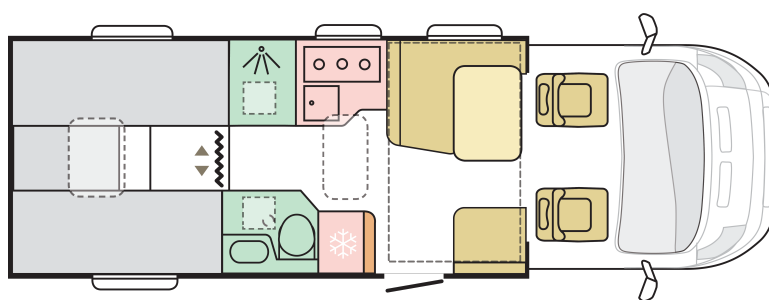

MATRIX SUPREME 670 SL

Issue Date: 10.01.2024

Order Number: PERIOD 23-24

ID: 1093209