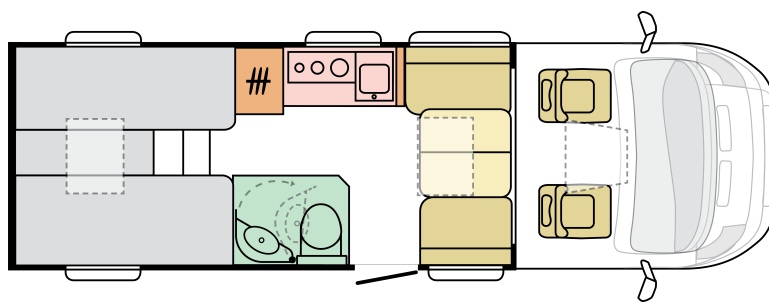

COMPACT SUPREME DL

Issue Date: 10.01.2024

Order Number: PERIOD 23-24

ID: 1093173