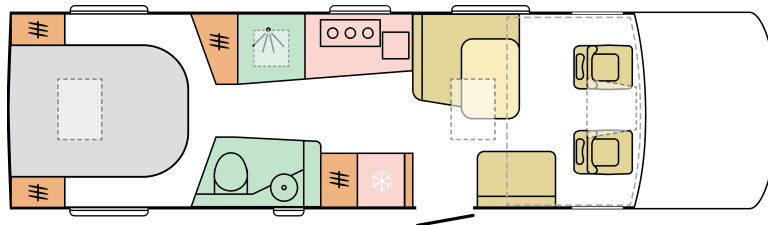

SUPERSONIC 890 LC

Issue Date: 06.12.2023

Order Number: Jon/2024

ID: 1091735