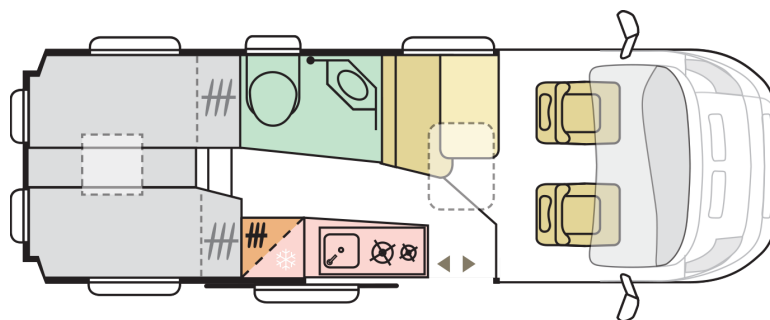

TWIN SUPREME 640 SLB

Issue Date: 10.01.2024

Order Number: ABACUS MOTORHOMES. TWIN SUPREME 640 SLB.

ID: 1089902