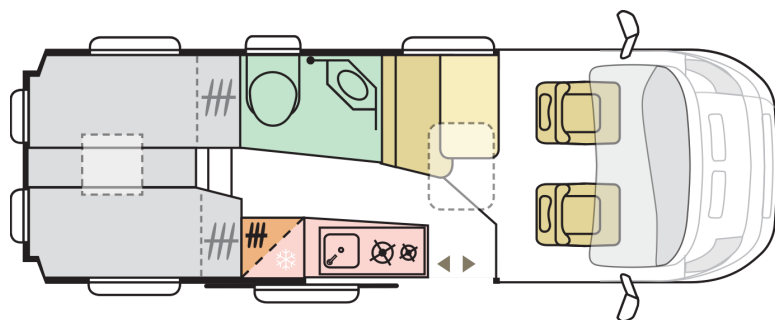

TWIN SUPREME 640 SLB

Issue Date: 10.01.2024

Order Number: ABACUS MOTORHOMES. TWIN SUPREME 640 SLB.

ID: 1089901