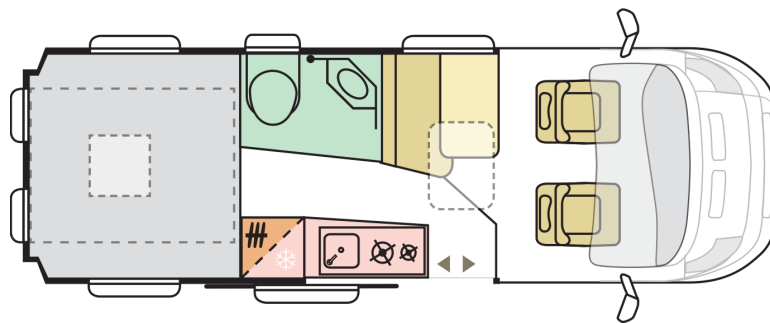

TWIN SUPREME 640 SGX

Issue Date: 17.04.2024

Order Number: .

ID: 1088865