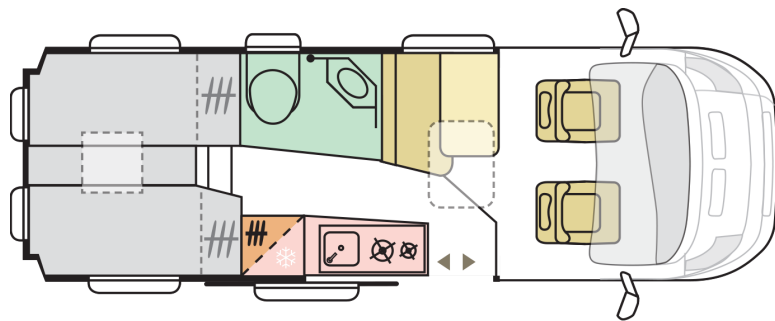

TWIN SUPREME 640 SLB

Issue Date: 11.01.2024

Order Number: Demo

ID: 1088854

Basic Info	
Created Date	25.08.2023
Technical Code	741
Pack	19 - SunRoofXL RHD
ABC Status	R

Prices	
Base vehicle price	GBP 74,345.00
P24 All Inclusive P	GBP 0.01
P24Fiat Lux PackAuto	GBP 4,025.00
Additional Options	GBP 6,795.02
Product price	GBP 85,165.03
Final price	GBP 85,165.03

B. DIMENSIONS AND WEIGHTS

Internal height (mm)	1900
Total height (mm)	2580
Body length (mm)	6363
Total width (mm)	2050
Wheel base (mm)	4035
Max number of homologated seats (incl. driver's seat)	4
Max authorised weight (kg)	3500
All Inclusive Pack additional weight (kg)	93
Max towing weight (kg)	2500
Max loading weight (kg) with All Inclusive Pack weight deducted	497