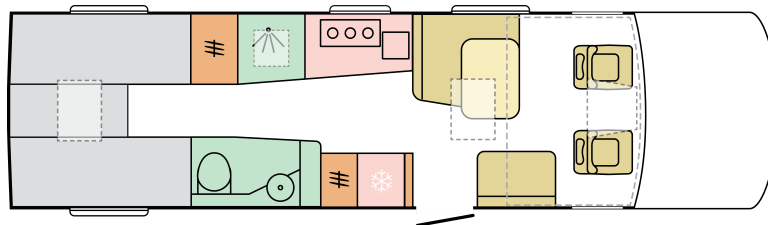

SUPERSONIC 890 LL

Issue Date: 06.12.2023

Order Number: PERIOD 23-24

ID: 1088522