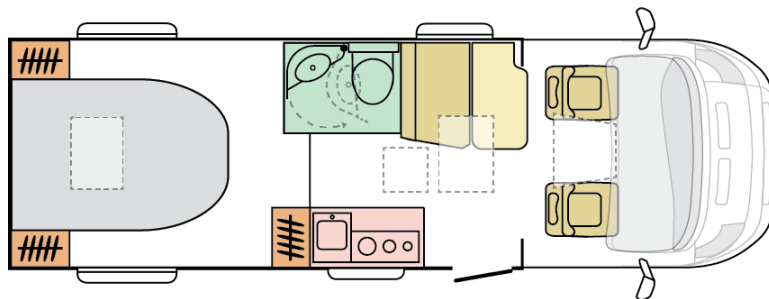

COMPACT SUPREME SC

Issue Date: 10.01.2024

Order Number: Demo 2024

ID: 1087252