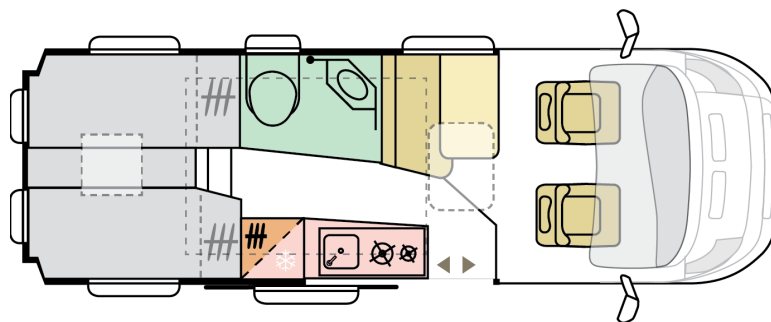

TWIN SPORTS 640 SLB

Issue Date: 10.01.2024

Order Number: Demo 2024

ID: 1075008

Basic Info	
Created Date	07.06.2023
Technical Code	741
Pack	15 - Sports RHD
ABC Status	B

Prices	
Base vehicle price	GBP 84,495.00
P24 All Inclusive P	GBP 0.01
P24Fiat Lux PackAuto	GBP 4,025.00
Additional Options	GBP 3,040.02
Product price	GBP 91,560.03
Final price	GBP 91,560.03

B. DIMENSIONS AND WEIGHTS

Internal height (mm)	1900
Total height (mm)	2660
Body length (mm)	6363
Total width (mm)	2050
Wheel base (mm)	4035
Max number of homologated seats (incl. driver's seat)	4
Max authorised weight (kg)	4250
All Inclusive Pack additional weight (kg)	93
Max towing weight (kg)	2250
Max loading weight (kg) with All Inclusive Pack weight deducted	999