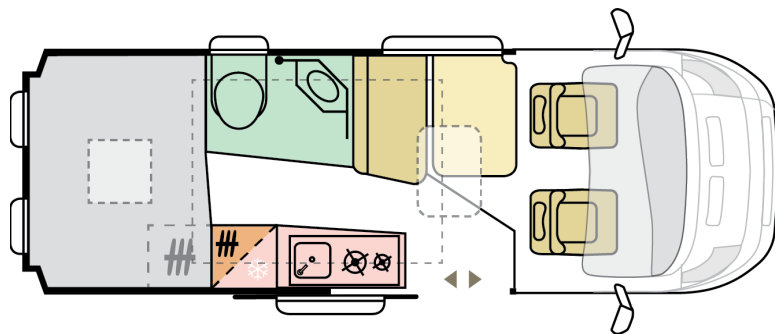

TWIN SPORTS 600 SPB

Issue Date: 10.01.2024

Order Number: Demo 2024

ID: 1074852