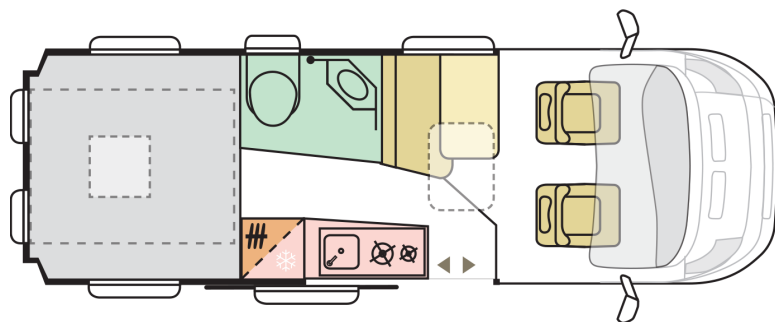

TWIN SPORTS 640 SGX

Issue Date: 10.01.2024

Order Number: Demo

ID: 1064347