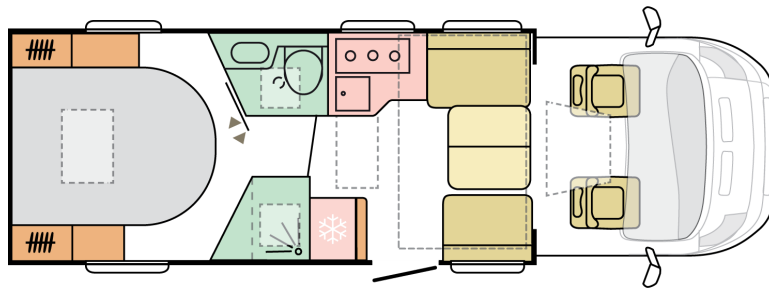

MATRIX SUPREME MB 670 DC

Issue Date: 18.04.2024

Order Number: Stock unit

ID: 1062252