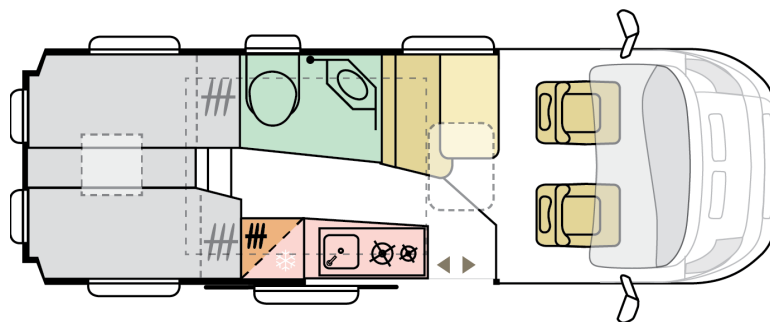

TWIN SPORTS 640 SLB

Issue Date: 26.04.2024

Order Number: Stock

ID: 1062108