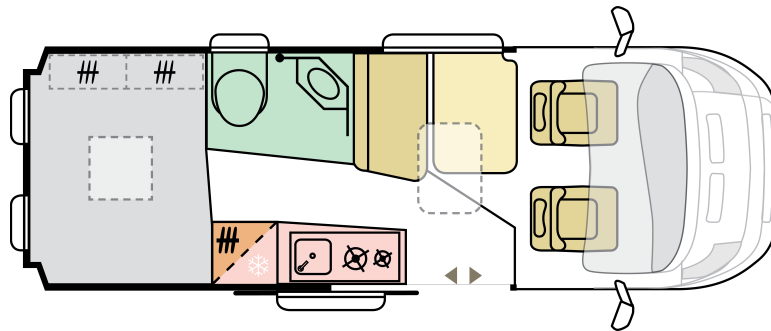

TWIN SUPREME 600 SX

Issue Date: 26.04.2024

Order Number: Demo

ID: 1026301