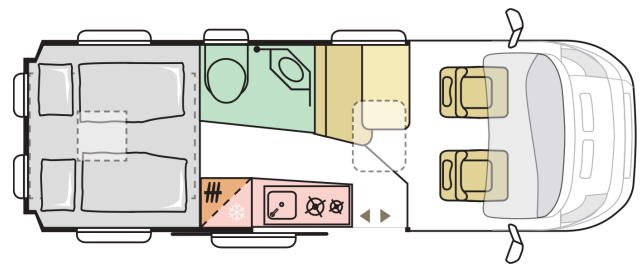

🌙 NIGHT

Jon-2025

Order ID: 1141454

Issue Date: 07.02.2025