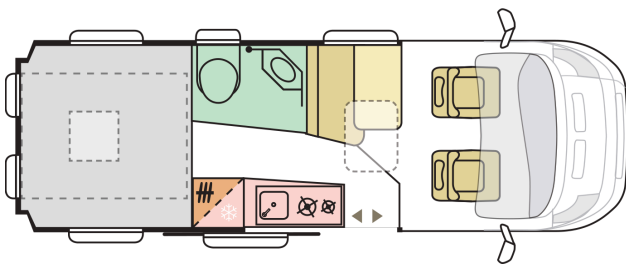

TWIN SPORTS 640 SGX

☀ DAY

🌙 NIGHT

Jon-2025

Order ID: 1141454

Issue Date: 07.02.2025