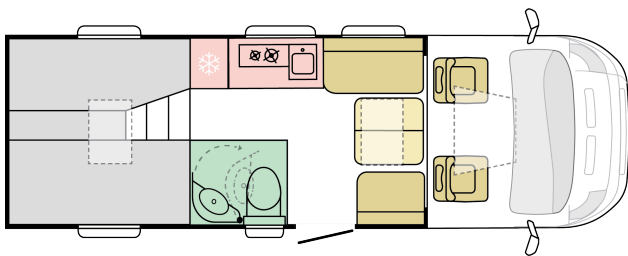

COMPACT MAX DL

DAY

NIGHT

2024-02 Demo 2025

Order ID: 1137489

Issue Date: 06.02.2025