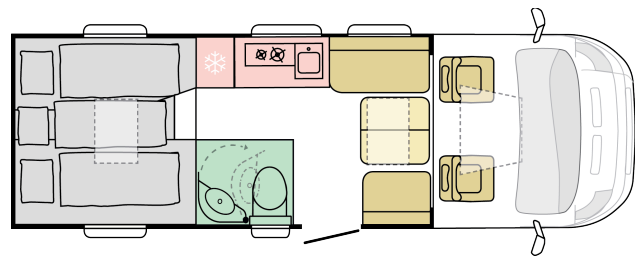

NIGHT

2024-02 Demo 2025

Order ID: 1137489

Issue Date: 06.02.2025