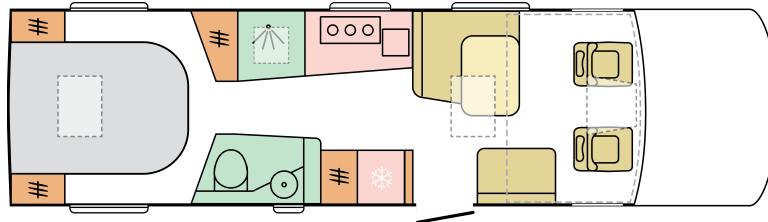

SUPERSONIC 890 LC

Issue Date: 18.09.2024

Order Number: ADD 6 WEEKS TO SUPPLY PLAN FOR SUPERCHECKING

ID: 1088510