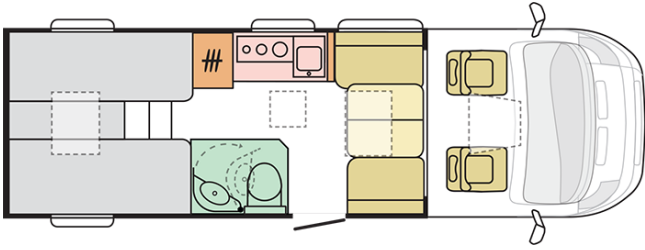

COMPACT SUPREME
DL

Date: 16.11.2020

For illustrative purposes only. Can show product and/or interior combinations which may not be available on all markets.

COMPACT SUPREME DL

Body length (mm)

6990

Total height (mm)

2750

Nr. of seats

4

Total width (mm)

2120

Nr. of berths

2+1

Mass in running order (MIRO, kg)

2878

Date: 16.11.2020

For illustrative purposes only. Can show product and/or interior combinations which may not be available on all markets.

CA. FIAT CHASSIS

Fiat 6D 2,3 140HP 35L	X
Fiat 6D 2,3 160HP 35L	O
Emissions rating	Euro 6D
Internal height/headroom (mm)	1980
Total height (mm)	2750
Body length (mm)	6990
Total width (mm)	2120
Wheel base (mm)	3800
Nr. of homologated seats incl. driver's seat	4
Max authorised weight (kg)	3500
Mass in running order (MIRO, kg)	2878
Max towing weight (kg)	2000
Max loading weight (kg)	622
ECO pack for engine 140 Hp MANDATORY WITH AUTOMATIC	O
Automatic gear box FIAT AT9 inc' ALU wheels 16" for "L" chassies	O
Rear LED position and brake light	X
FIAT SAFETY PACK	O
Ad Blue tank (L)	19
Bicycle carrier preinstalation Fiamma	X
METALLIC SILVER ALU 611	X