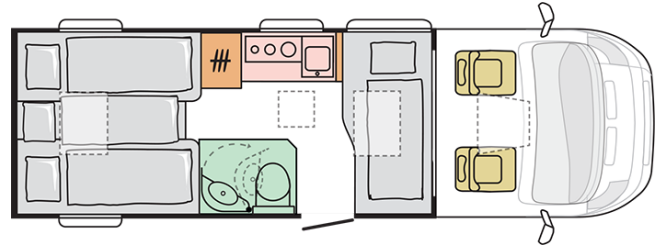

COMPACT SUPREME
DL

Date: 16.11.2020

For illustrative purposes only. Can show product and/or interior combinations which may not be available on all markets.

COMPACT SUPREME DL

Body length (mm)

6990

Total height (mm)

2750

Nr. of seats

4

Total width (mm)

2120

Nr. of berths

2+1

Mass in running order (MIRO, kg)

2878

Date: 16.11.2020

For illustrative purposes only. Can show product and/or interior combinations which may not be available on all markets.

CA. FIAT CHASSIS

Fiat 6D 2,3 140HP 35L	X
Fiat 6D 2,3 160HP 35L	O
Emissions rating	Euro 6D
Internal height/headroom (mm)	1980
Total height (mm)	2750
Body length (mm)	6990
Total width (mm)	2120
Wheel base (mm)	3800
Nr. of homologated seats incl. driver's seat	4
Max authorised weight (kg)	3500
Mass in running order (MIRO, kg)	2878
Max towing weight (kg)	2000
Max loading weight (kg)	622
ECO pack for engine 140 Hp MANDATORY WITH AUTOMATIC	O
Automatic gear box FIAT AT9 inc' ALU wheels 16" for "L" chassies	O
Rear LED position and brake light	X
FIAT SAFETY PACK	O
Ad Blue tank (L)	19
Bicycle carrier preinstalation Fiamma	X
METALLIC SILVER ALU 611	X